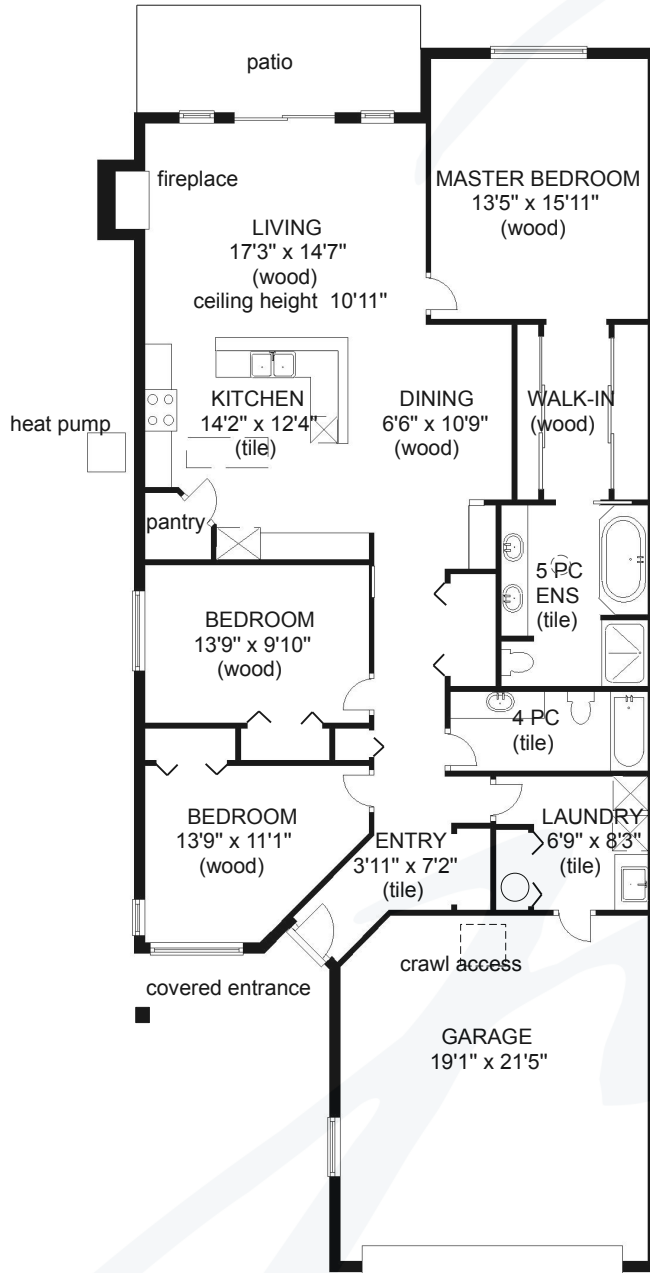

40 - 2300 MURRELET DRIVE

MAIN 1692 sq ft

General ceiling height 8'11"

	FINISHED SQ FT	UNFINISHED SQ FT	TOTAL SQ FT
MAIN	1692	0	1692

GARAGE	0	431	431
--------	---	-----	-----

Prepared for the exclusive use of Jane Denham
RE/MAX Ocean Pacific Realty
250-898-1220

Measurements on the plans are intended for visual reference purposes only and should be verified