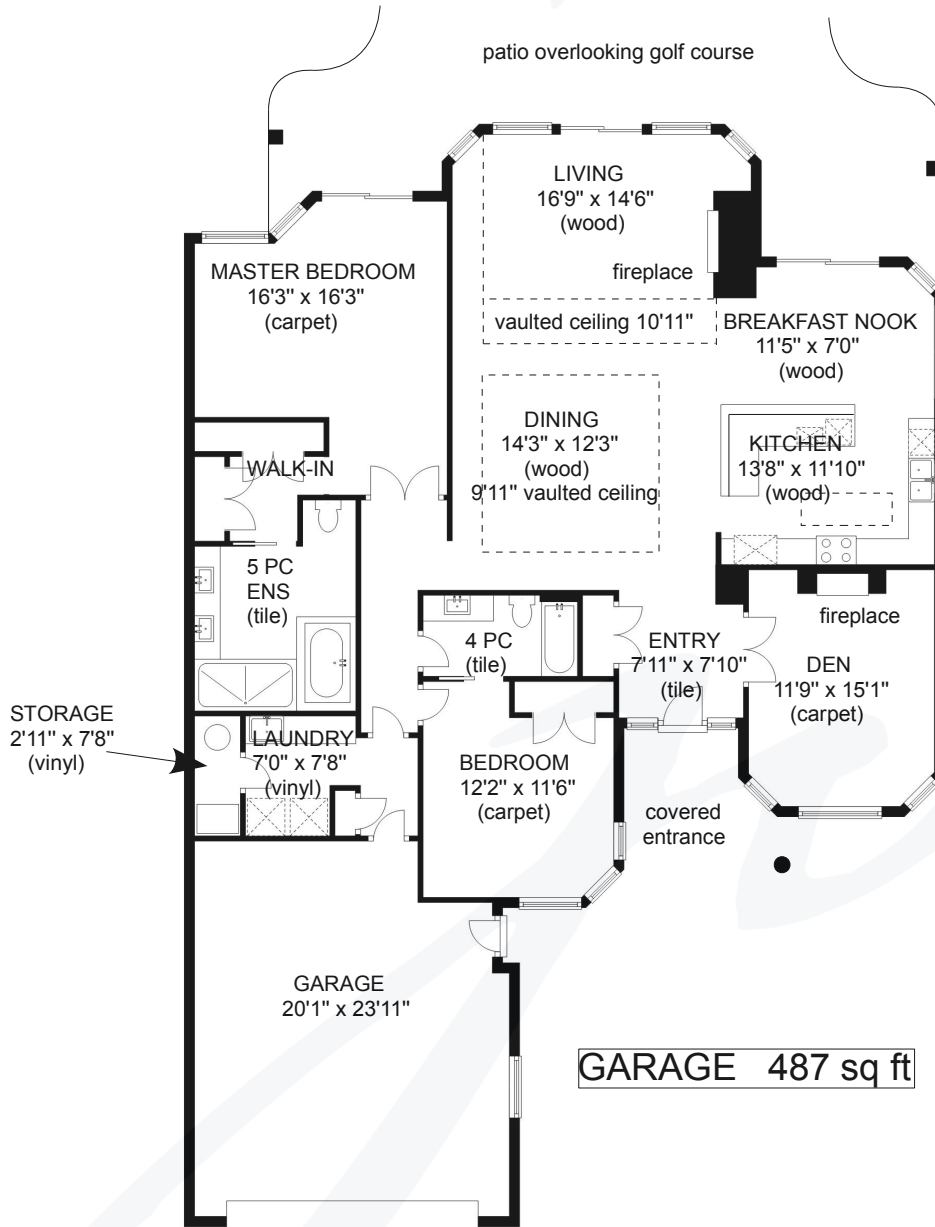

# 1 – 500 CROWN ISLE DRIVE

**MAIN 1964 sq ft**

General ceiling height 8'0"

**GARAGE 487 sq ft**

**jane** DENHAM  
PERSONAL REAL ESTATE CORPORATION

**HC FLOOR PLANS**  
250-897-3349

Prepared for the exclusive use of Jane Denham  
RE/MAX Ocean Pacific Realty  
250-898-1220

Measurements on the plans are intended for visual reference purposes only and should be verified