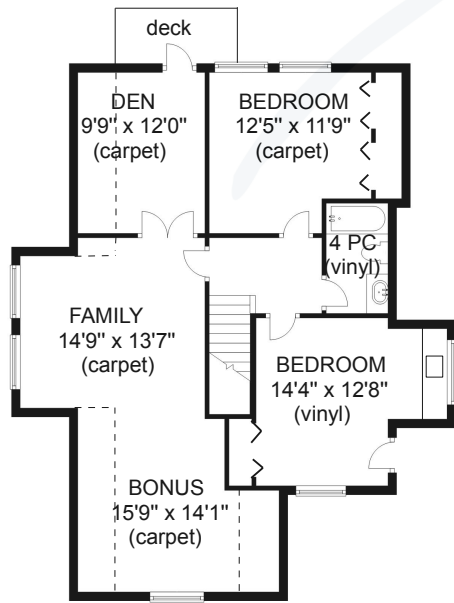

2413 TUTOR DRIVE

UPPER 965 sq ft
General ceiling height 8'4"

MAIN 1342 sq ft
General ceiling height 8'0"

	FINISHED SQ FT	UNFINISHED SQ FT	TOTAL SQ FT
UPPER	965	0	965
MAIN	1342	0	1342
TOTAL	2307	0	2307
GARAGE	0	442	442

Prepared for the exclusive use of Jane Denham
RE/MAX Ocean Pacific Realty
250-898-1220

Measurements on the plans are intended for visual reference purposes only and should be verified