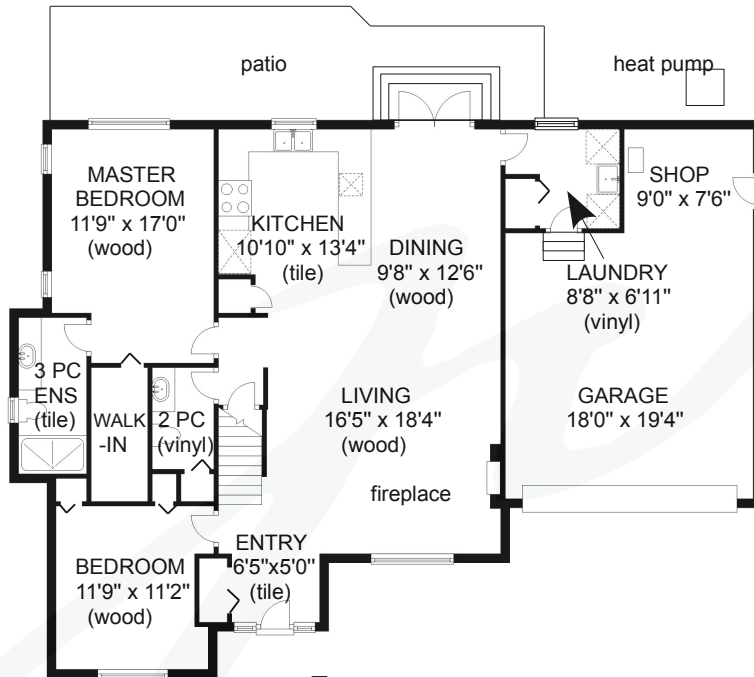

2413 TUTOR DRIVE

UPPER 965 sq ft
General ceiling height 8'4"

MAIN 1342 sq ft
General ceiling height 8'0"

	FINISHED SQ FT	UNFINISHED SQ FT	TOTAL SQ FT
UPPER	965	0	965
MAIN	1342	0	1342
TOTAL	2307	0	2307
GARAGE	0	442	442

Prepared for the exclusive use of Jane Denham
RE/MAX Ocean Pacific Realty
250-898-1220

Measurements on the plans are intended for visual reference purposes only and should be verified