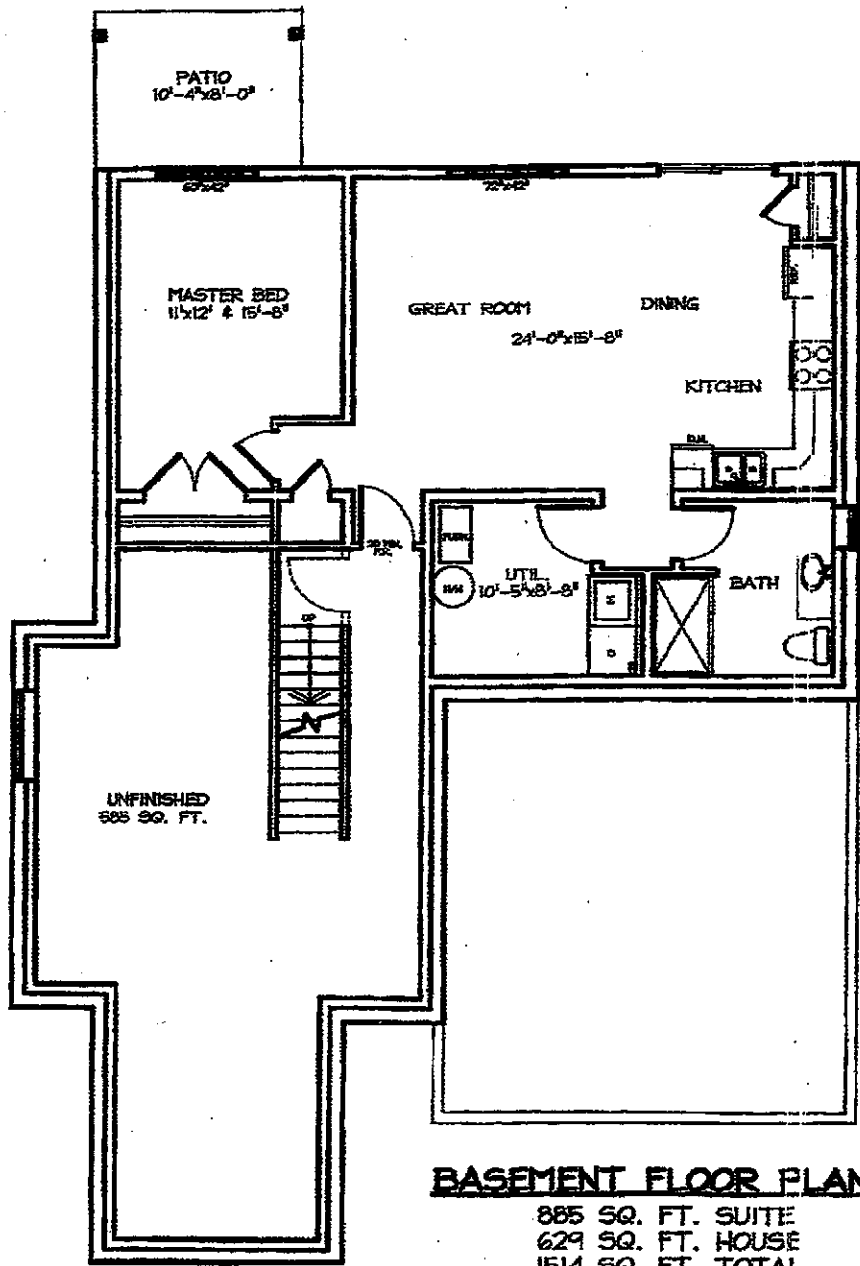

MAIN FLOOR PLAN
1514 SQ. FT.

- 2457 DAKOTA PLACE - LOT 12
- 2455 DAKOTA PLACE - LOT 11 - MIRRORED VERSION

BASEMENT FLOOR PLAN

885 SQ. FT. SUITE
 629 SQ. FT. HOUSE
 1514 SQ. FT. TOTAL

- **BASEMENT UNFINISHED, 1-2 BEDROOM SUITE POTENTIAL**
- **2457 DAKOTA PLACE – LOT 12**
- **2455 DAKOTA PLACE – LOT 11 – MIRRORED VERSION**