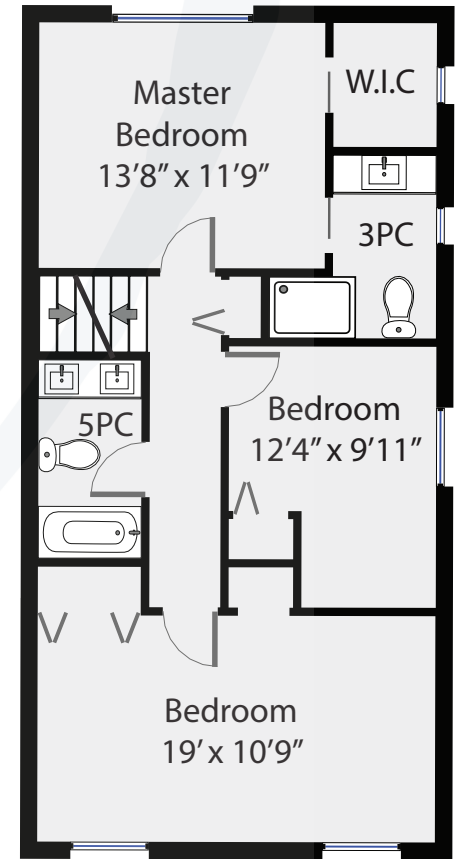

# 663 Murrelet Drive

Total Square Footage 1,952 SQFT

Main Floor 1,152 SQFT

Upper Floor 800 SQFT

PREPARED FOR

JANE DENHAM

Swift Home Tours  
250-218-5671

PREPARED FOR EXCLUSIVE USE OF JANE DENHAM  
MEASUREMENTS ON PLANS ARE INTENDED FOR VISUAL  
REFERENCE ONLY AND SHOULD BE VERIFIED.  
ALL AREA SQFT TOTALS ARE INCLUSIVE OF EXTERIOR WALLS.  
ALL INTERIOR DIMENSIONS ARE FROM INTERIOR WALLS.