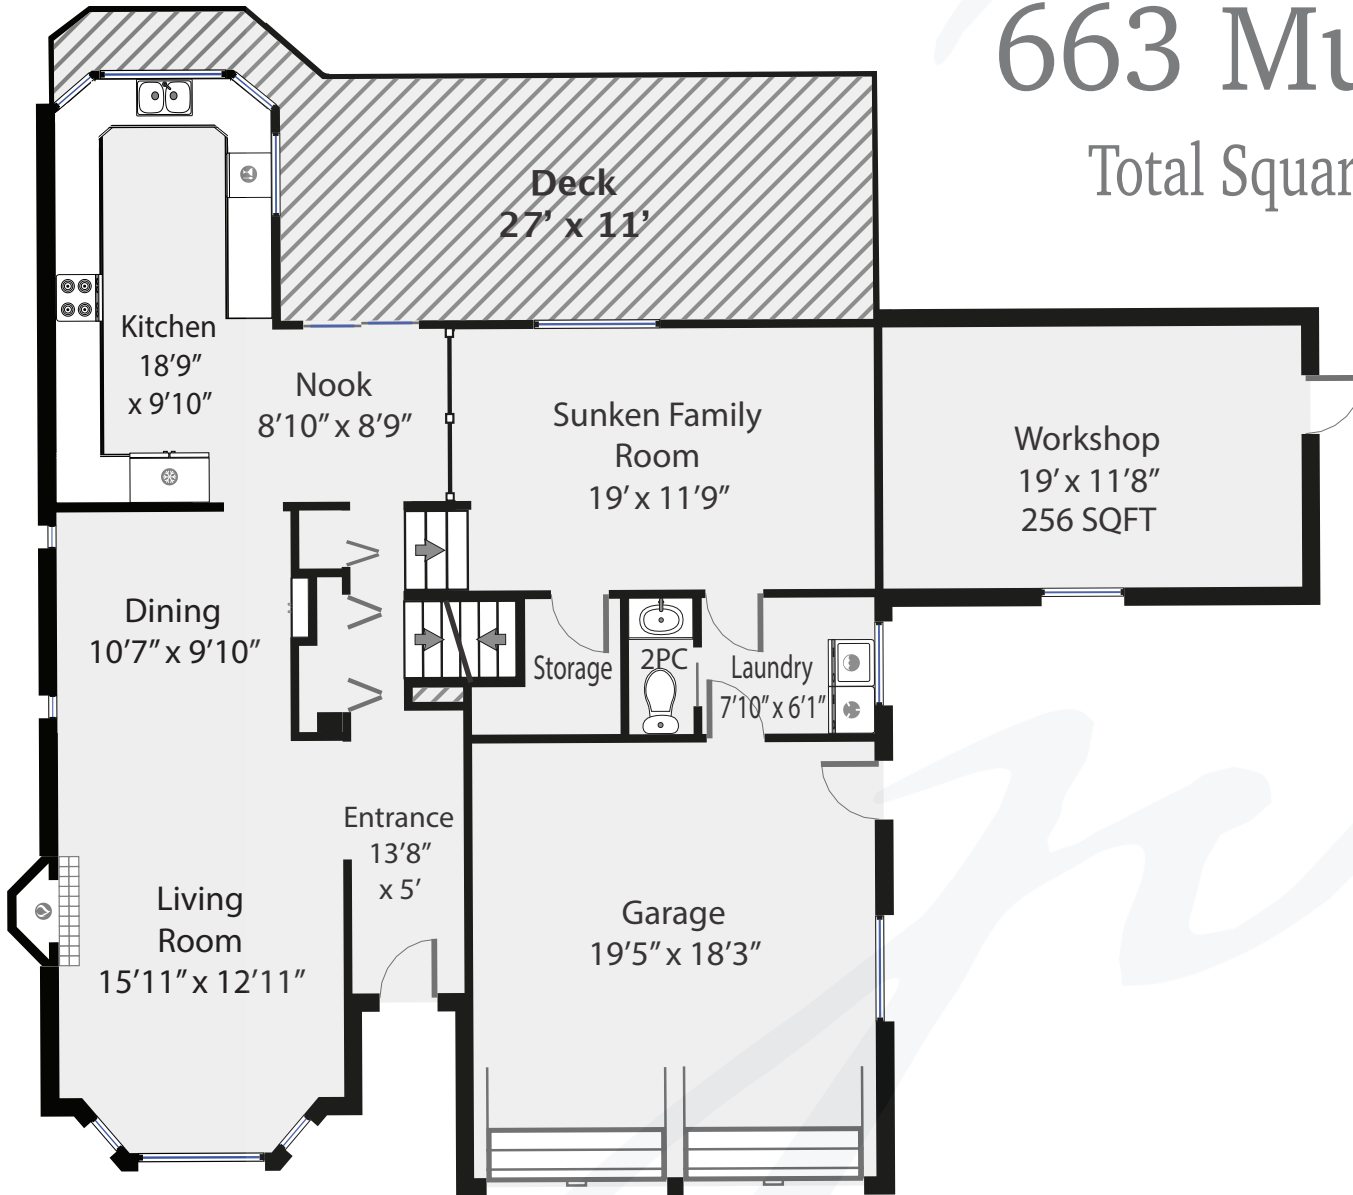

# 663 Murrelet Drive

Total Square Footage 1,952 SQFT

Main Floor 1,152 SQFT

Upper Floor 800 SQFT

PREPARED FOR

JANE DENHAM

Swift Home Tours  
250-218-5671

PREPARED FOR EXCLUSIVE USE OF JANE DENHAM  
MEASUREMENTS ON PLANS ARE INTENDED FOR VISUAL  
REFERENCE ONLY AND SHOULD BE VERIFIED.  
ALL AREA SQFT TOTALS ARE INCLUSIVE OF EXTERIOR WALLS.  
ALL INTERIOR DIMENSIONS ARE FROM INTERIOR WALLS.