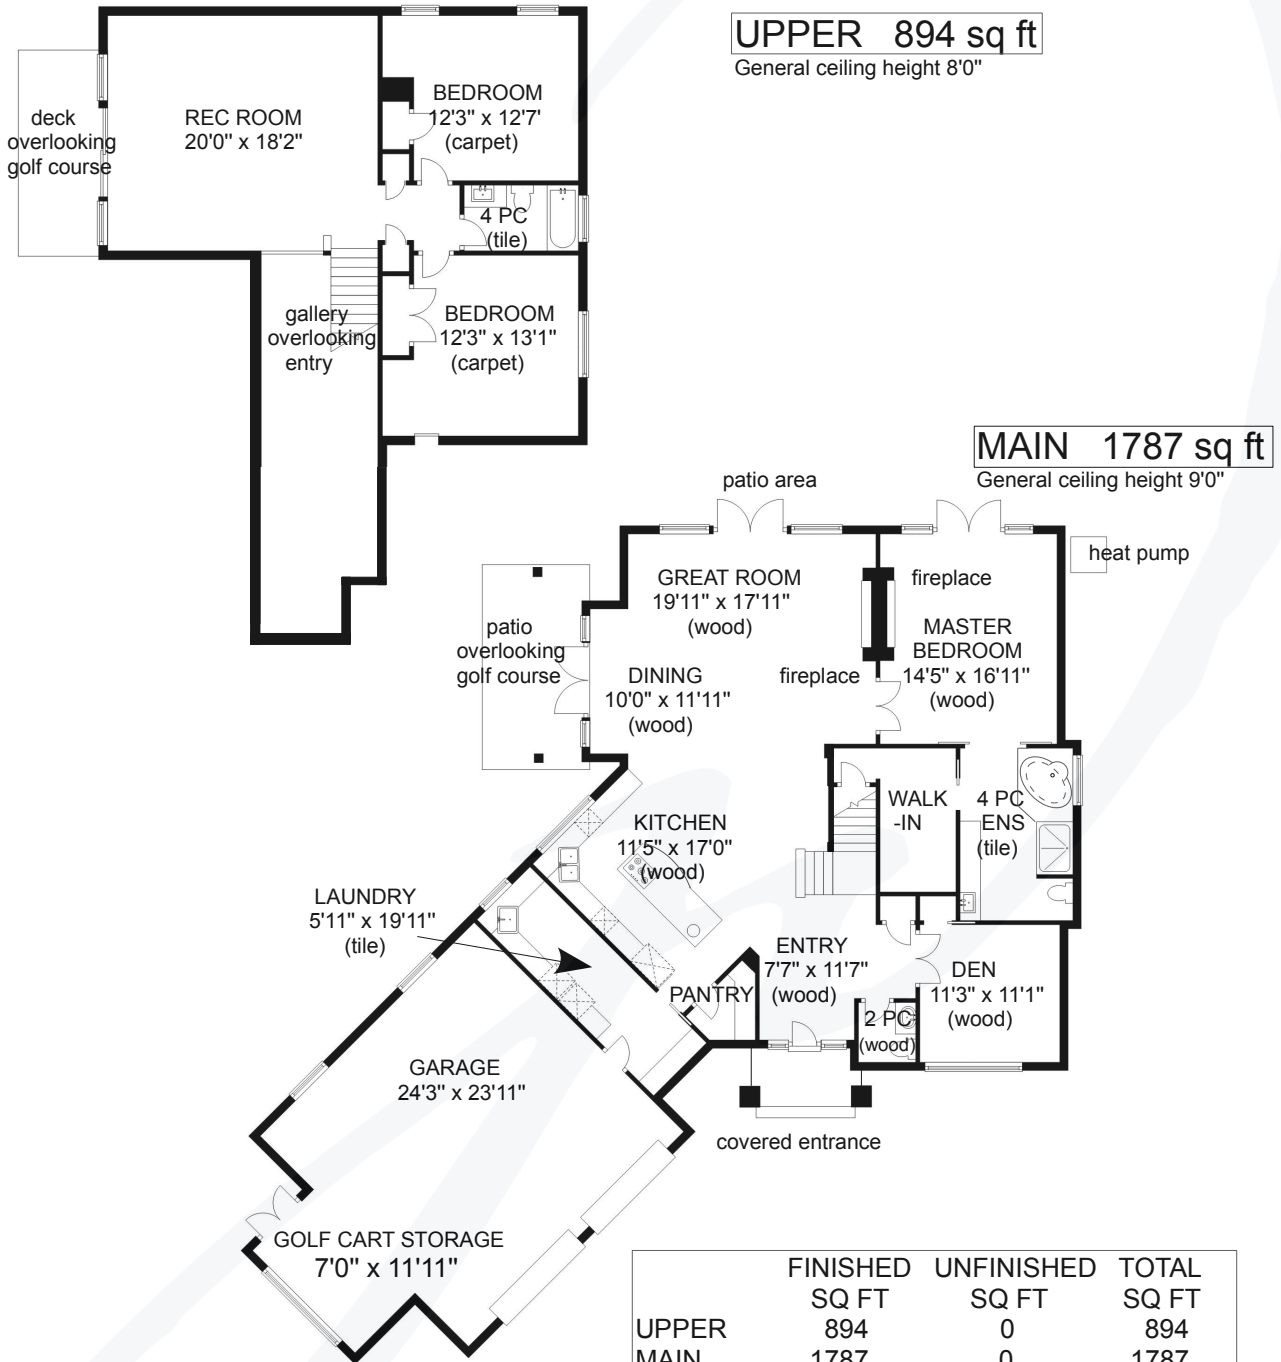

3172 ROYAL VISTA WAY

UPPER 894 sq ft

General ceiling height 8'0"

MAIN 1787 sq ft

General ceiling height 9'0"

	FINISHED SQ FT	UNFINISHED SQ FT	TOTAL SQ FT
UPPER	894	0	894
MAIN	1787	0	1787
TOTAL	2681	0	2681

GARAGE	0	742	742
--------	---	-----	-----

jane DENHAM
PERSONAL REAL ESTATE CORPORATION

Prepared for the exclusive use of Jane Denham
RE/MAX Ocean Pacific Realty
250-898-1220

HC FLOOR PLANS
250-897-3349

Measurements on the plans are intended for visual reference purposes only and should be verified