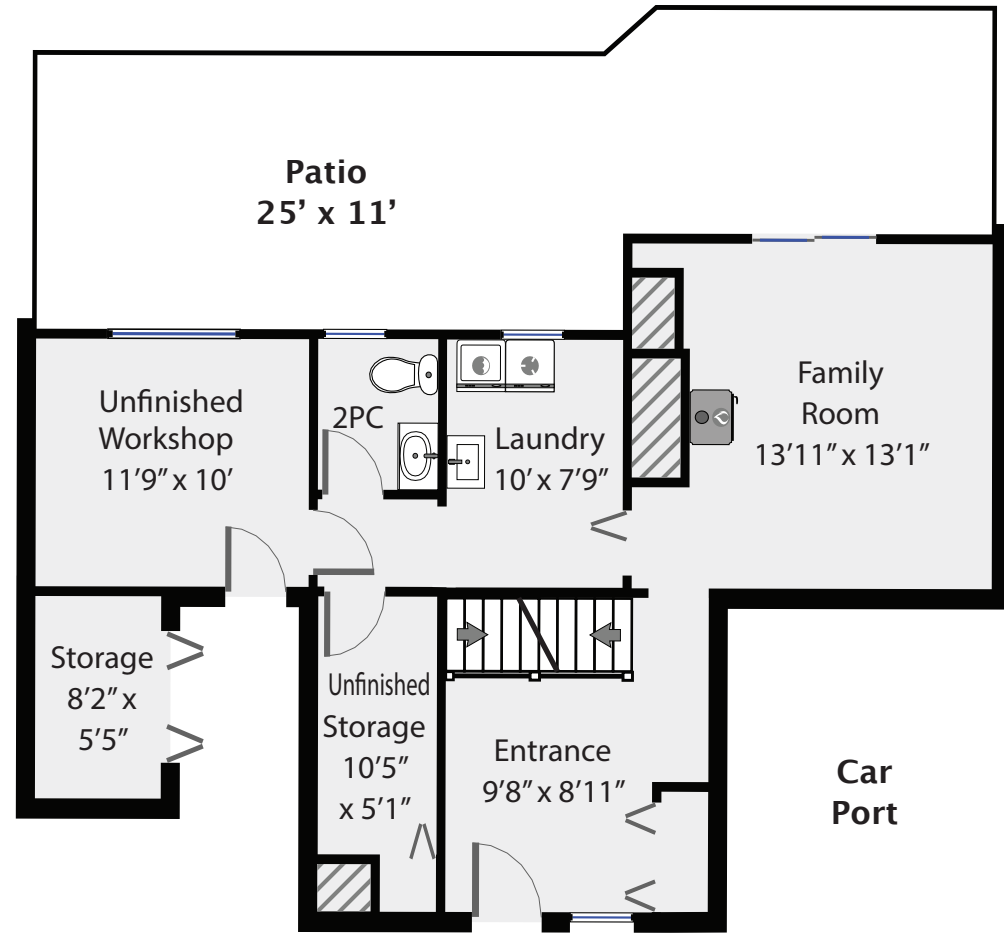

2051 Beaufort Avenue

Total Square Footage 2,154 SQFT

Total Finished Square Footage 1,953 SQFT

Main Floor 1,269 SQFT

Ground Floor Total 885 SQFT

PREPARED FOR

JANE DENHAM

Swift Home Tours
250-218-5671

PREPARED FOR EXCLUSIVE USE OF JANE DENHAM
MEASUREMENTS ON PLANS ARE INTENDED FOR VISUAL
REFERENCE ONLY AND SHOULD BE VERIFIED.
ALL AREA SQFT TOTALS ARE INCLUSIVE OF EXTERIOR WALLS.
ALL INTERIOR DIMENSIONS ARE FROM INTERIOR WALLS.