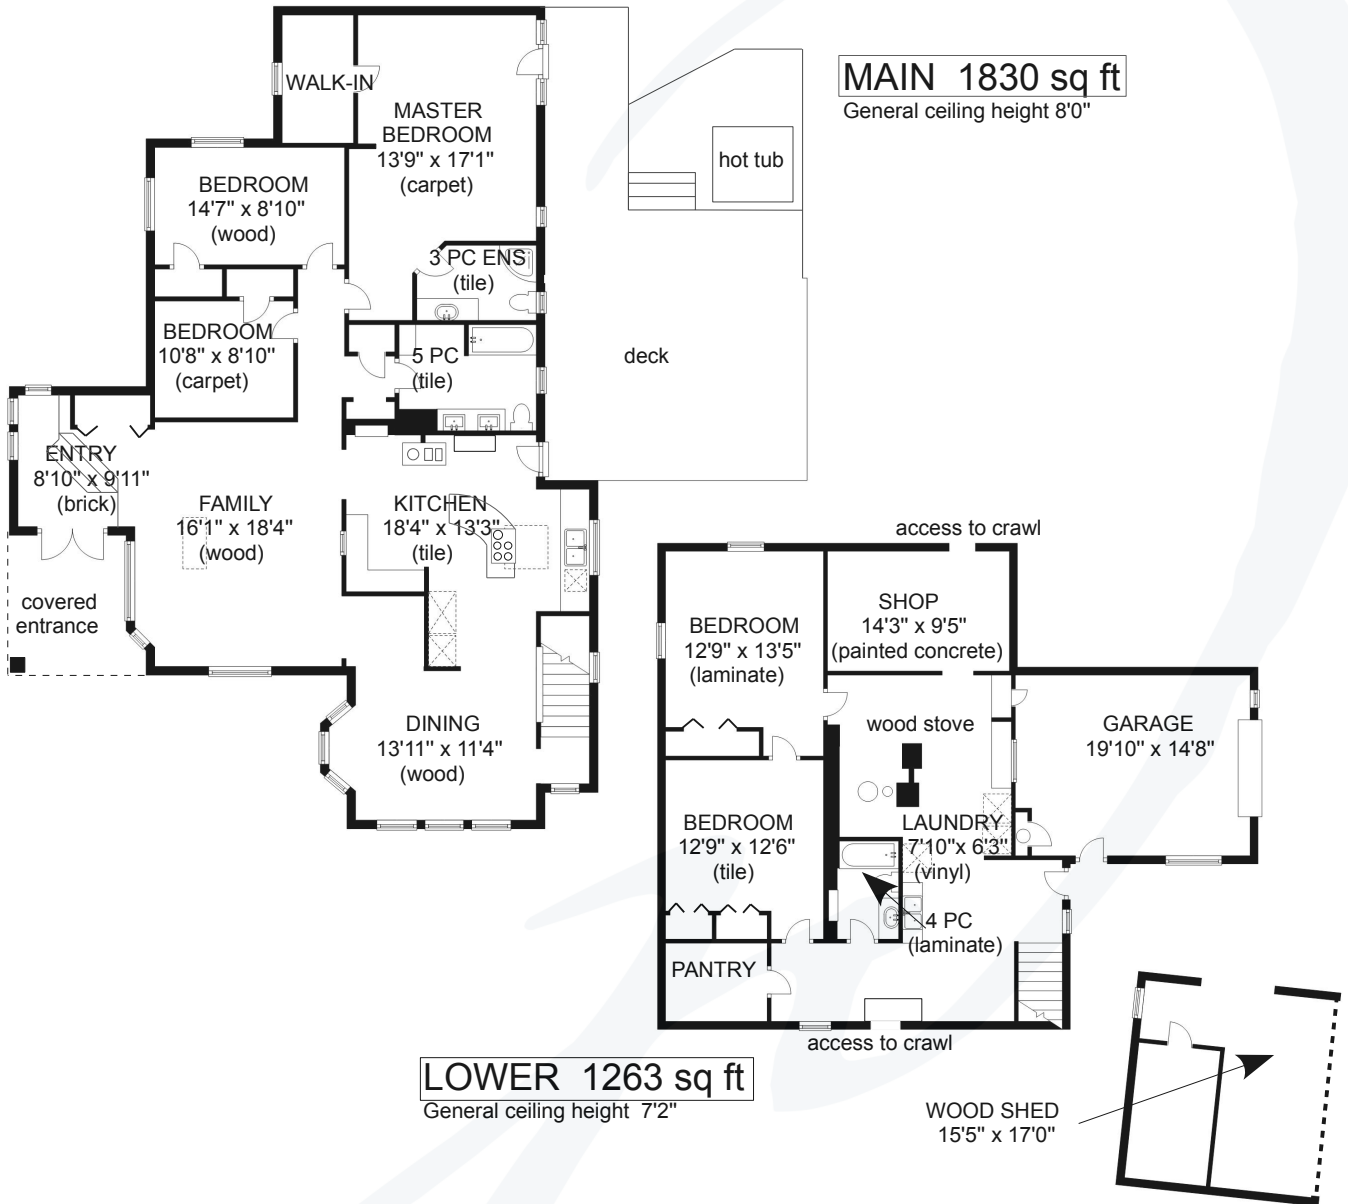

3557 WINN ROAD

	FINISHED SQ FT	UNFINISHED SQ FT	TOTAL SQ FT
MAIN	1830	0	1830
LOWER	1263	0	1263
TOTAL	3093	0	3093

GARAGE	0	320	320
WOODSHED	0	284	284
BARN	0	2910	2910

jane DENHAM
PERSONAL REAL ESTATE CORPORATION

HC FLOOR PLANS
250-897-3349

Prepared for the exclusive use of Jane Denham
RE/MAX Ocean Pacific Realty
250-898-1220

Measurements on the plans are intended for visual reference purposes only and should be verified

3557 WINN ROAD BARN

	FINISHED SQ FT	UNFINISHED SQ FT	TOTAL SQ FT
MAIN	1830	0	1830
LOWER	1263	0	1263
TOTAL	3093	0	3093

GARAGE	0	320	320
WOODSHED	0	284	284
BARN	0	2910	2910

jane DENHAM
PERSONAL REAL ESTATE CORPORATION