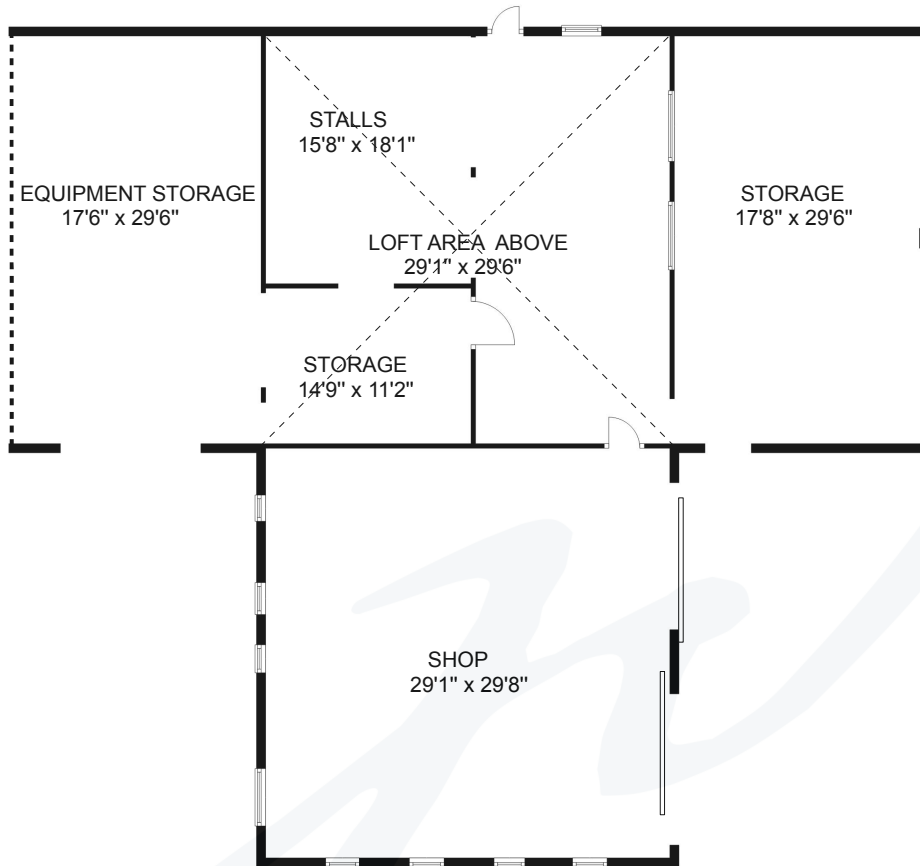

3557 WINN ROAD

	FINISHED SQ FT	UNFINISHED SQ FT	TOTAL SQ FT
MAIN	1830	0	1830
LOWER	1263	0	1263
TOTAL	3093	0	3093

GARAGE	0	320	320
WOODSHED	0	284	284
BARN	0	2910	2910

jane DENHAM
PERSONAL REAL ESTATE CORPORATION

HC FLOOR PLANS
250-897-3349

Prepared for the exclusive use of Jane Denham
RE/MAX Ocean Pacific Realty
250-898-1220

Measurements on the plans are intended for visual reference purposes only and should be verified

3557 WINN ROAD BARN

	FINISHED SQ FT	UNFINISHED SQ FT	TOTAL SQ FT
MAIN	1830	0	1830
LOWER	1263	0	1263
TOTAL	3093	0	3093

GARAGE	0	320	320
WOODSHED	0	284	284
BARN	0	2910	2910

jane DENHAM
PERSONAL REAL ESTATE CORPORATION