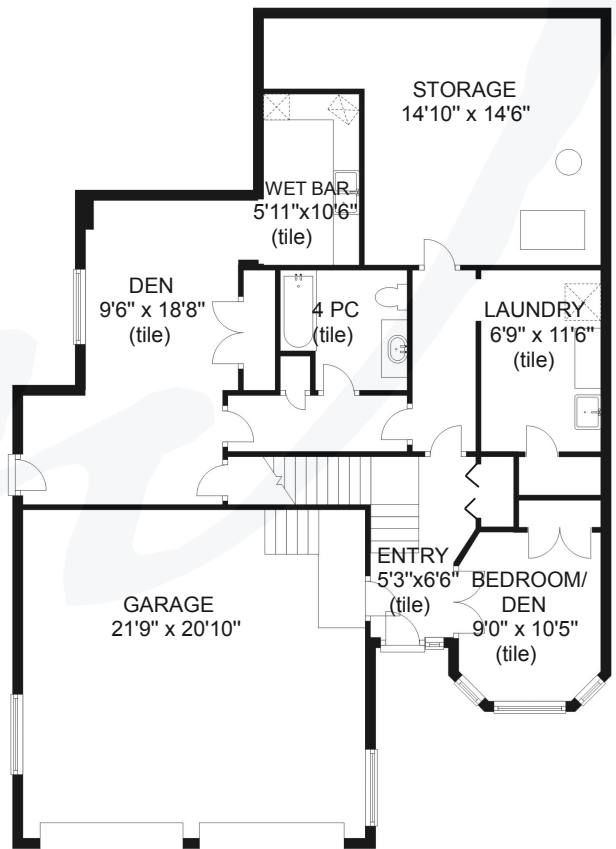

# 1402 VALLEY VIEW DRIVE

MAIN 1804 sq ft

LOWER 1118 sq ft

	FINISHED SQ FT	UNFINISHED SQ FT	TOTAL SQ FT
MAIN	1665	0	1665
LOWER	1118	0	1118
TOTAL	2783	0	2783
GARAGE	0	485	485

**jane** DENHAM  
PERSONAL REAL ESTATE CORPORATION

**HC FLOOR PLANS**  
250-897-3349

Prepared for the exclusive use of Jane Denham  
RE/MAX Ocean Pacific Realty  
250-898-1220

Measurements on the plans are intended for visual reference purposes only and should be verified