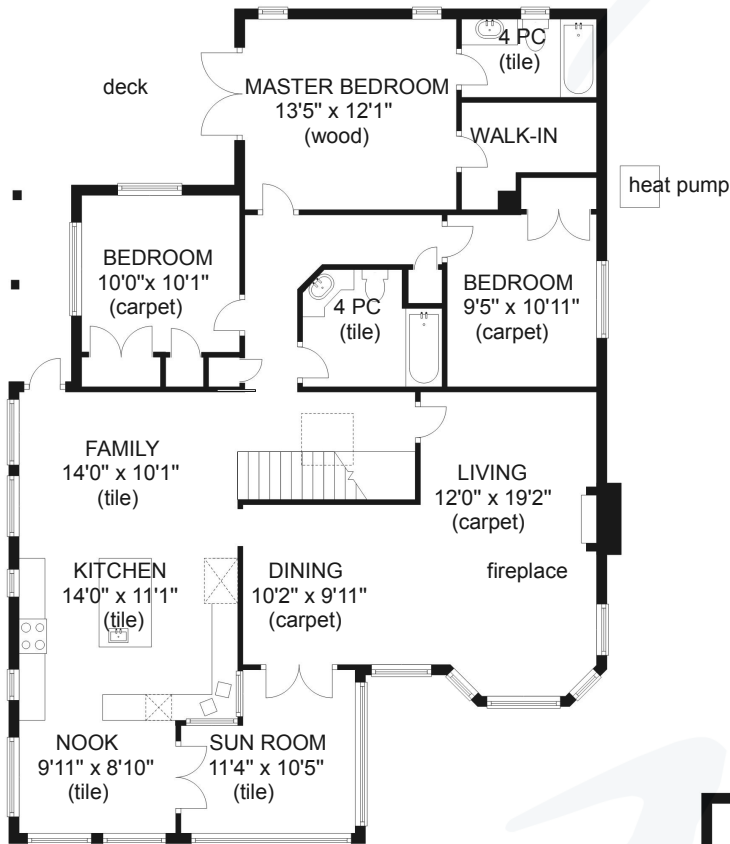

# 1402 VALLEY VIEW DRIVE

MAIN 1804 sq ft

LOWER 1118 sq ft

	FINISHED SQ FT	UNFINISHED SQ FT	TOTAL SQ FT
MAIN	1665	0	1665
LOWER	1118	0	1118
TOTAL	2783	0	2783
GARAGE	0	485	485

**jane** DENHAM  
PERSONAL REAL ESTATE CORPORATION

**HC FLOOR PLANS**  
250-897-3349

Prepared for the exclusive use of Jane Denham  
RE/MAX Ocean Pacific Realty  
250-898-1220

Measurements on the plans are intended for visual reference purposes only and should be verified