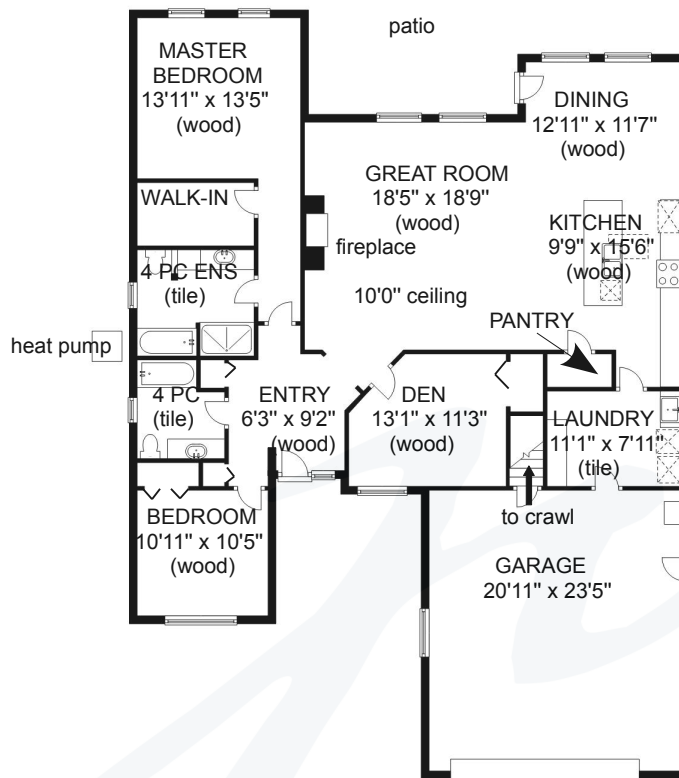

2772 FIFE PLACE

MAIN 1794 sq ft

General ceiling height 9'0"

SHOP 443 sq ft

	FINISHED SQ FT	UNFINISHED SQ FT	TOTAL SQ FT
MAIN	1794	0	1794
GARAGE	0	528	528

jane DENHAM
PERSONAL REAL ESTATE CORPORATION

HC FLOOR PLANS
250-897-3349

Prepared for the exclusive use of Jane Denham
RE/MAX Ocean Pacific Realty
250-898-1220

Measurements on the plans are intended for visual reference purposes only and should be verified