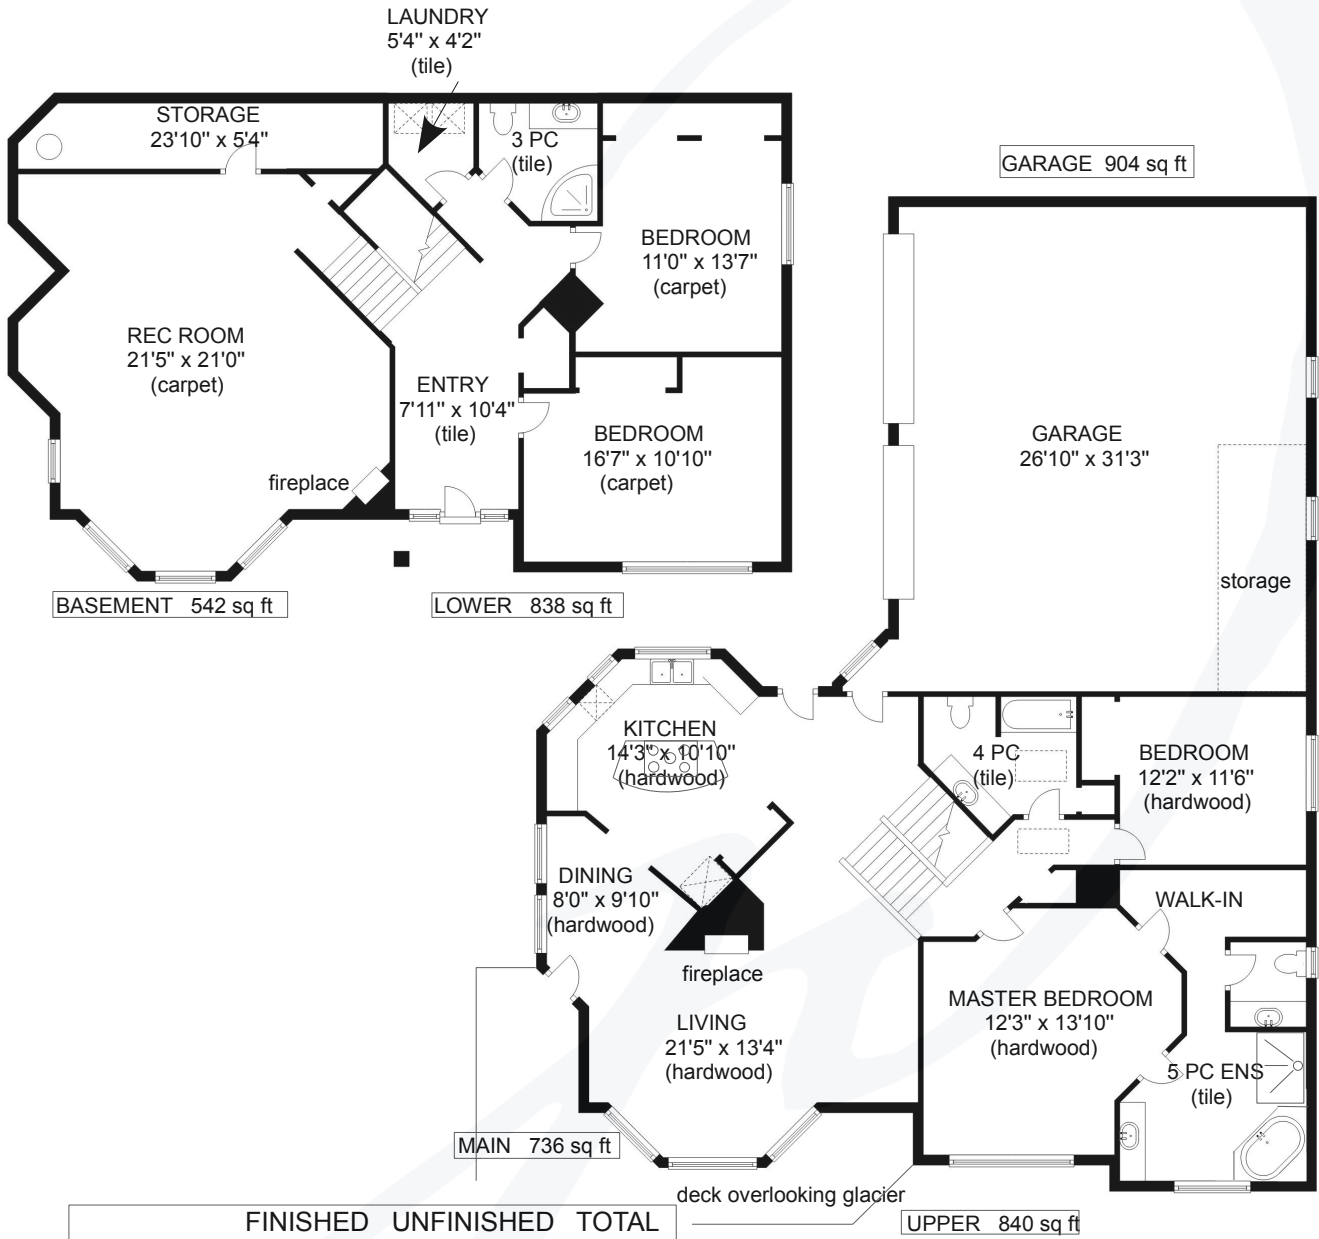

# 1476 VALLEY VIEW DRIVE

**jane** DENHAM  
PERSONAL REAL ESTATE CORPORATION

**HC FLOOR PLANS**  
250-897-3349

Prepared for the exclusive use of Jane Denham  
RE/MAX Ocean Pacific Realty  
250-898-1220

Measurements on the plans are intended for visual reference purposes only and should be verified