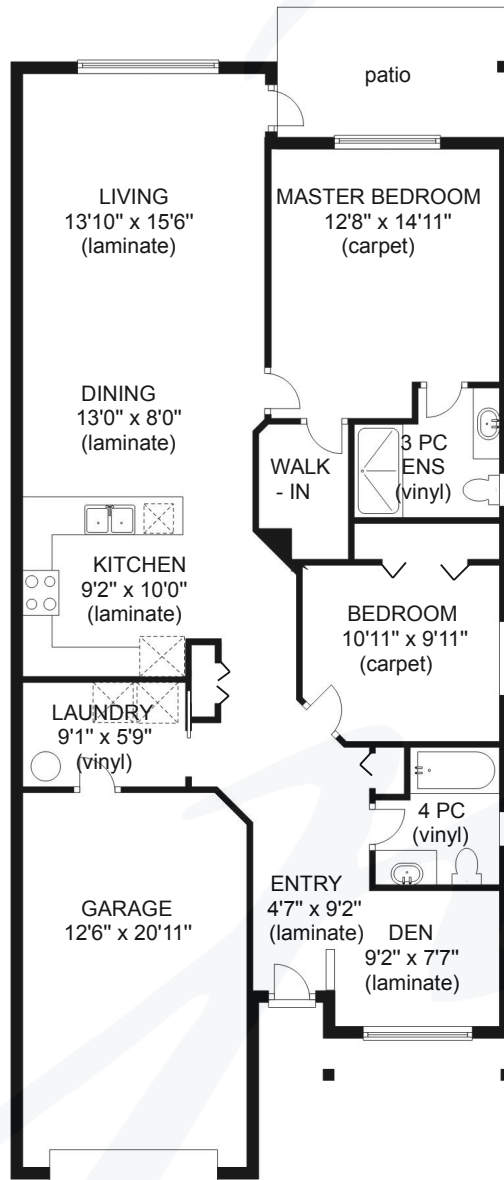

43 - 3400 CONISTON CRESCENT

MAIN 1255 sq ft

General ceiling height 8'0"

	FINISHED SQ FT	UNFINISHED SQ FT	TOTAL SQ FT
MAIN	1255	0	1255
GARAGE	0	283	283

jane DENHAM
PERSONAL REAL ESTATE CORPORATION

HC FLOOR PLANS
250-897-3349

Prepared for the exclusive use of Jane Denham
RE/MAX Ocean Pacific Realty
250-898-1220

Measurements on the plans are intended for visual reference purposes only and should be verified