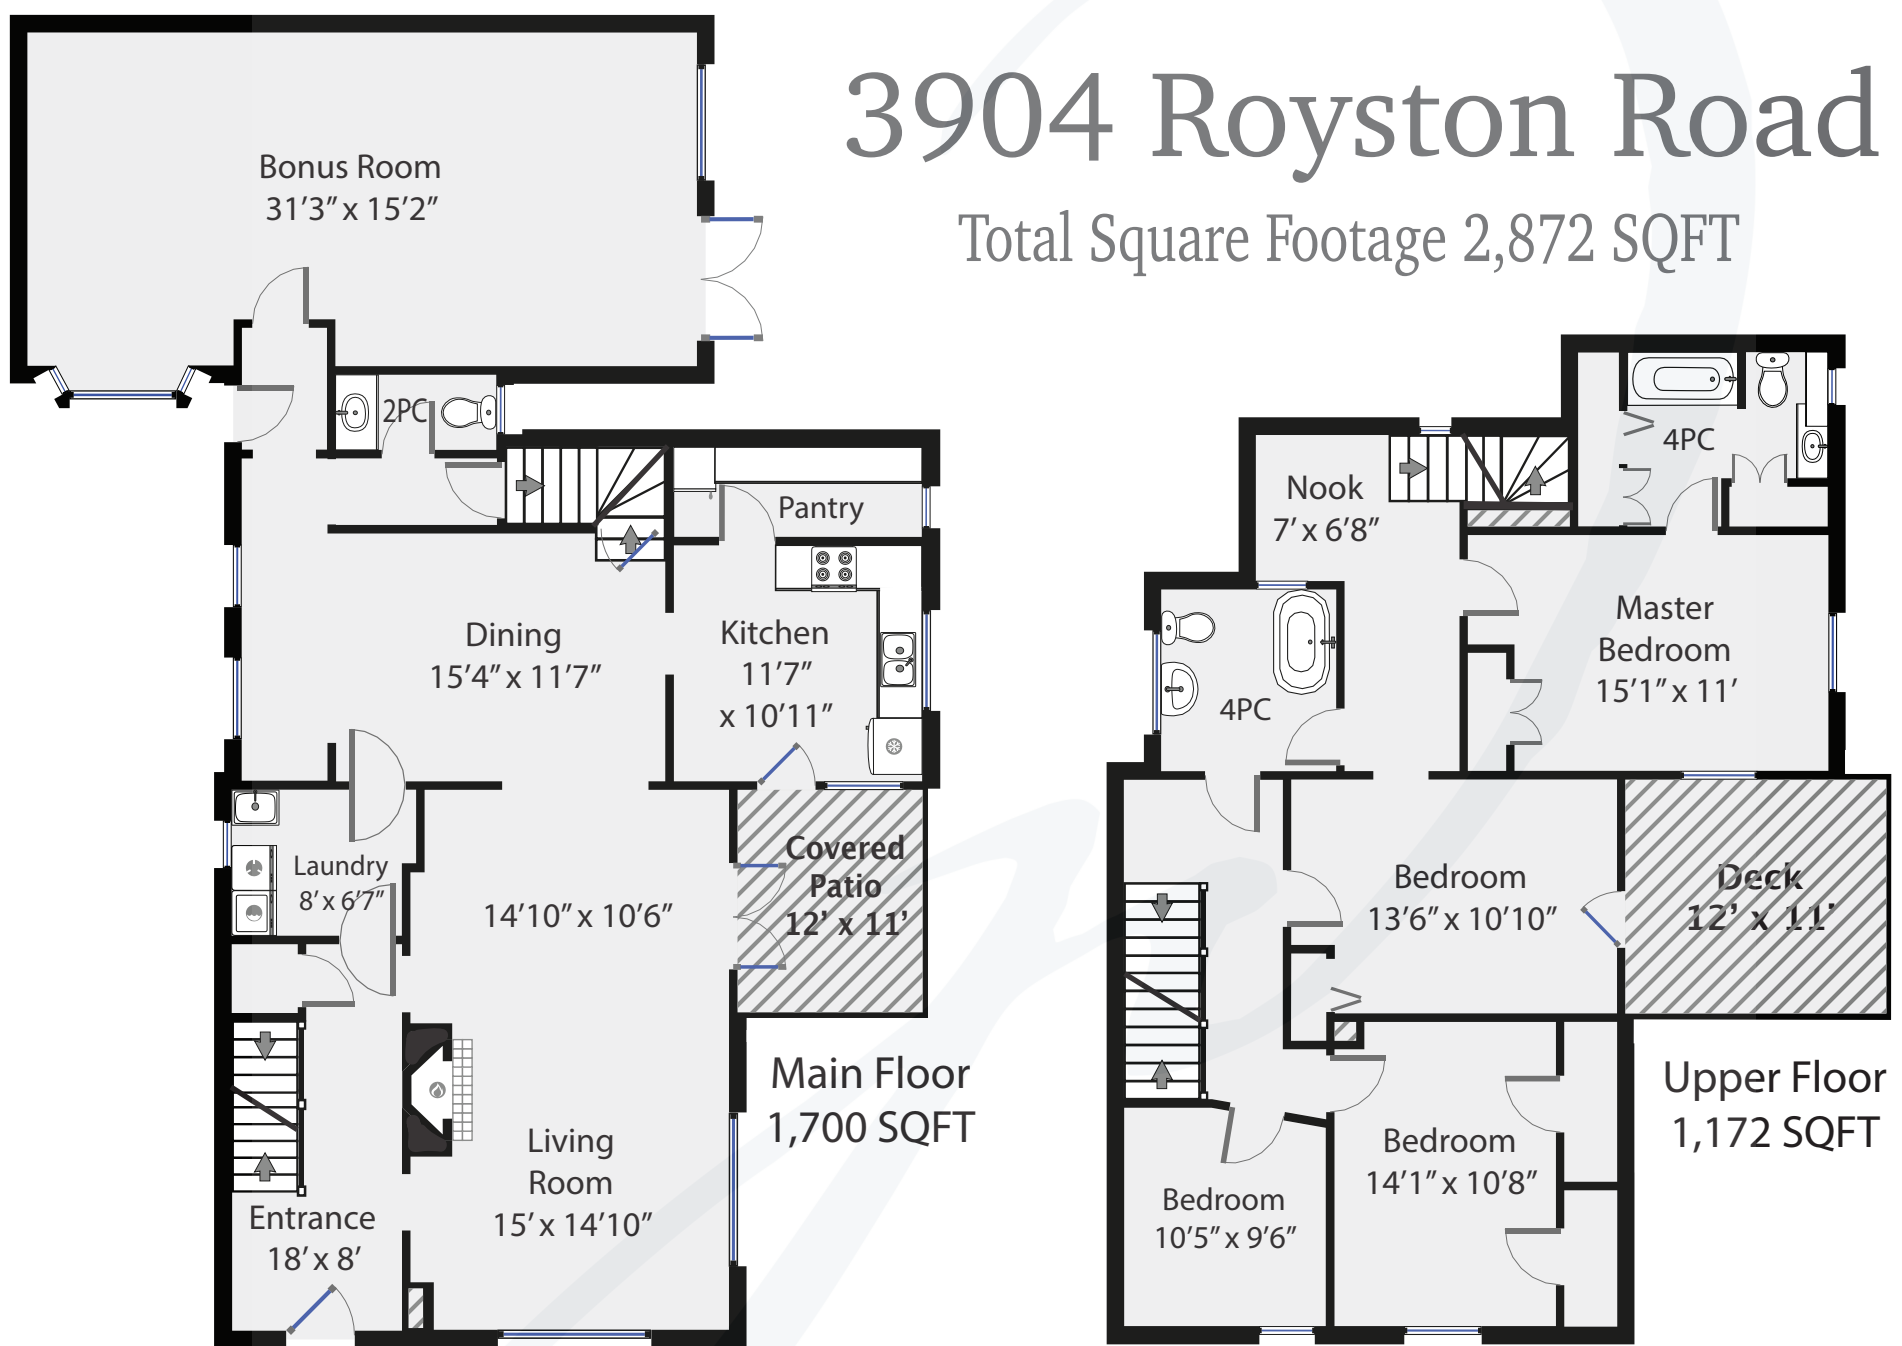

3904 Royston Road

Total Square Footage 2,872 SQFT

PREPARED FOR

JANE DENHAM

Swift Home Tours
250-218-5671

PREPARED FOR EXCLUSIVE USE OF JANE DENHAM
MEASUREMENTS ON PLANS ARE INTENDED FOR VISUAL
REFERENCE ONLY AND SHOULD BE VERIFIED.
ALL AREA SQFT TOTALS ARE INCLUSIVE OF EXTERIOR WALLS.
ALL INTERIOR DIMENSIONS ARE FROM INTERIOR WALLS.