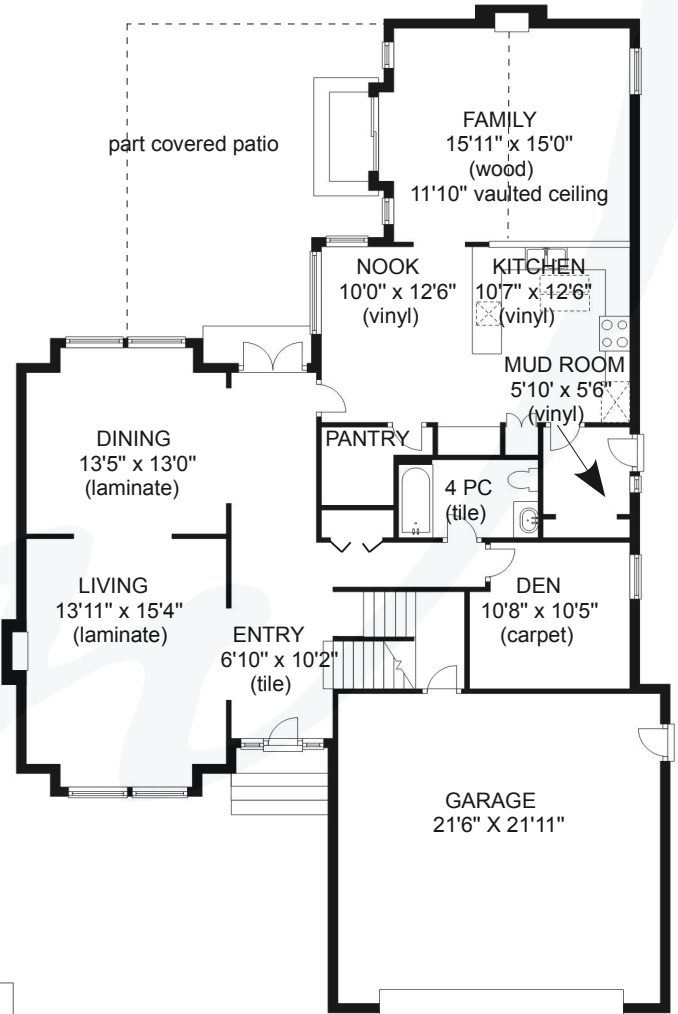

931 CROWN ISLE DRIVE

MAIN 1583 sq ft
General ceiling height 8'0"

	FINISHED SQ FT	UNFINISHED SQ FT	TOTAL SQ FT
UPPER	1230	0	1230
MAIN	1583	0	1583
LOWER	1438	98	1536
TOTAL	4251	98	4349
GARAGE	0	514	514

jane DENHAM
PERSONAL REAL ESTATE CORPORATION

HC FLOOR PLANS
250-897-3349

Prepared for the exclusive use of Jane Denham
RE/MAX Ocean Pacific Realty
250-898-1220

Measurements on the plans are intended for visual reference purposes only and should be verified

931 CROWN ISLE DRIVE

LOWER 1438 sq ft

General ceiling height 7'8"

	FINISHED SQ FT	UNFINISHED SQ FT	TOTAL SQ FT
UPPER	1230	0	1230
MAIN	1583	0	1583
LOWER	1438	98	1536
TOTAL	4251	98	4349
GARAGE	0	514	514

jane DENHAM
PERSONAL REAL ESTATE CORPORATION