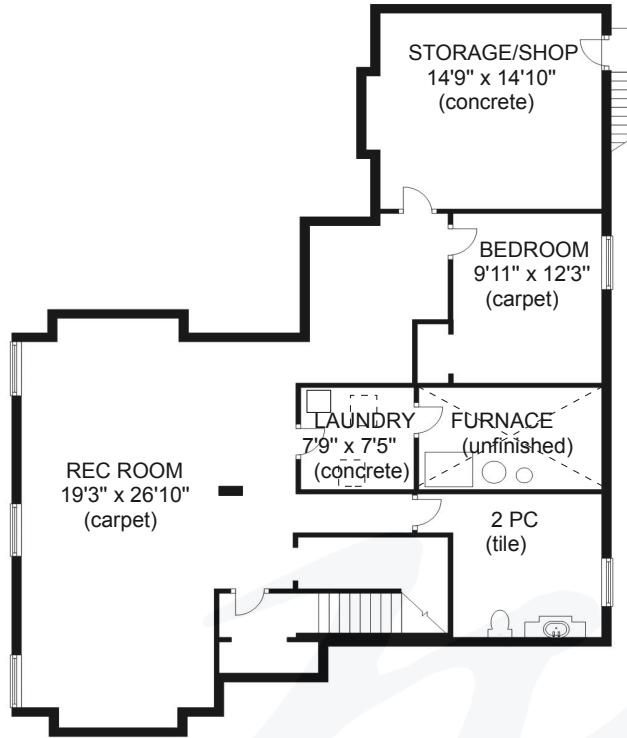

931 CROWN ISLE DRIVE

MAIN 1583 sq ft
General ceiling height 8'0"

	FINISHED SQ FT	UNFINISHED SQ FT	TOTAL SQ FT
UPPER	1230	0	1230
MAIN	1583	0	1583
LOWER	1438	98	1536
TOTAL	4251	98	4349
GARAGE	0	514	514

jane DENHAM
PERSONAL REAL ESTATE CORPORATION

HC FLOOR PLANS
250-897-3349

Prepared for the exclusive use of Jane Denham
RE/MAX Ocean Pacific Realty
250-898-1220

Measurements on the plans are intended for visual reference purposes only and should be verified

931 CROWN ISLE DRIVE

LOWER 1438 sq ft

General ceiling height 7'8"

	FINISHED SQ FT	UNFINISHED SQ FT	TOTAL SQ FT
UPPER	1230	0	1230
MAIN	1583	0	1583
LOWER	1438	98	1536
TOTAL	4251	98	4349
GARAGE	0	514	514

jane DENHAM
PERSONAL REAL ESTATE CORPORATION