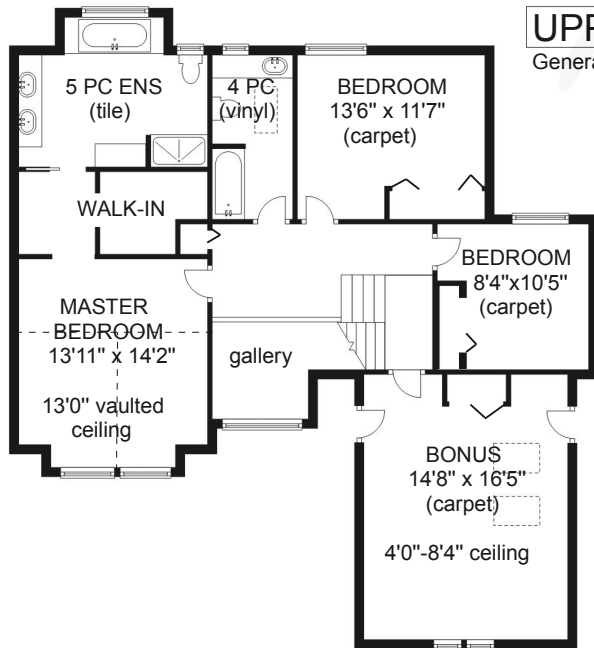

931 CROWN ISLE DRIVE

MAIN 1583 sq ft
General ceiling height 8'0"

	FINISHED SQ FT	UNFINISHED SQ FT	TOTAL SQ FT
UPPER	1230	0	1230
MAIN	1583	0	1583
LOWER	1438	98	1536
TOTAL	4251	98	4349
GARAGE	0	514	514

jane DENHAM
PERSONAL REAL ESTATE CORPORATION

HC FLOOR PLANS
250-897-3349

Prepared for the exclusive use of Jane Denham
RE/MAX Ocean Pacific Realty
250-898-1220

Measurements on the plans are intended for visual reference purposes only and should be verified

931 CROWN ISLE DRIVE

LOWER 1438 sq ft

General ceiling height 7'8"

	FINISHED SQ FT	UNFINISHED SQ FT	TOTAL SQ FT
UPPER	1230	0	1230
MAIN	1583	0	1583
LOWER	1438	98	1536
TOTAL	4251	98	4349
GARAGE	0	514	514

jane DENHAM
PERSONAL REAL ESTATE CORPORATION