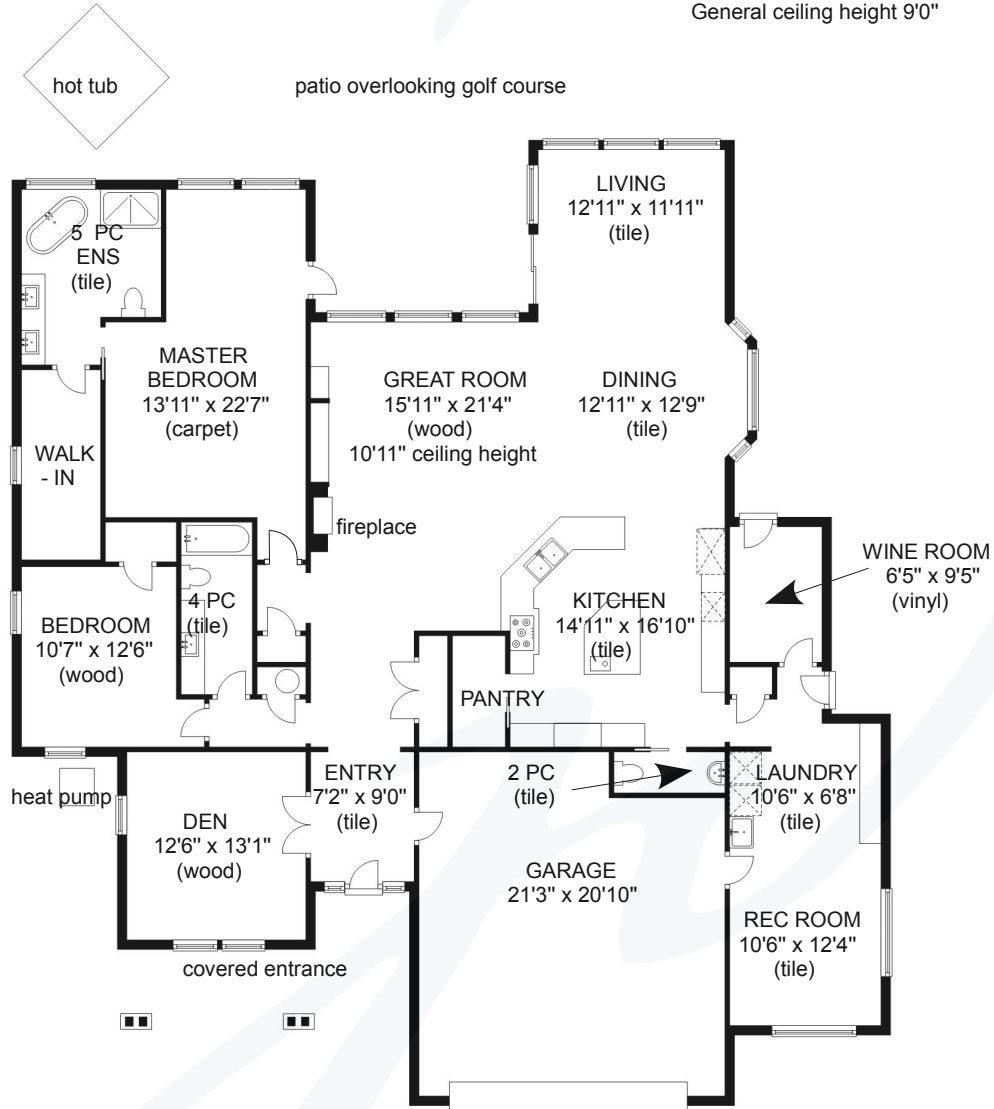

3301 CROWN ISLE DRIVE

MAIN 2552 sq ft

General ceiling height 9'0"

	FINISHED SQ FT	UNFINISHED SQ FT	TOTAL SQ FT
MAIN	2552	0	2552
GARAGE	0	506	506

jane DENHAM
PERSONAL REAL ESTATE CORPORATION

HC FLOOR PLANS
250-897-3349

Prepared for the exclusive use of Jane Denham
RE/MAX Ocean Pacific Realty
250-898-1220

Measurements on the plans are intended for visual reference purposes only and should be verified