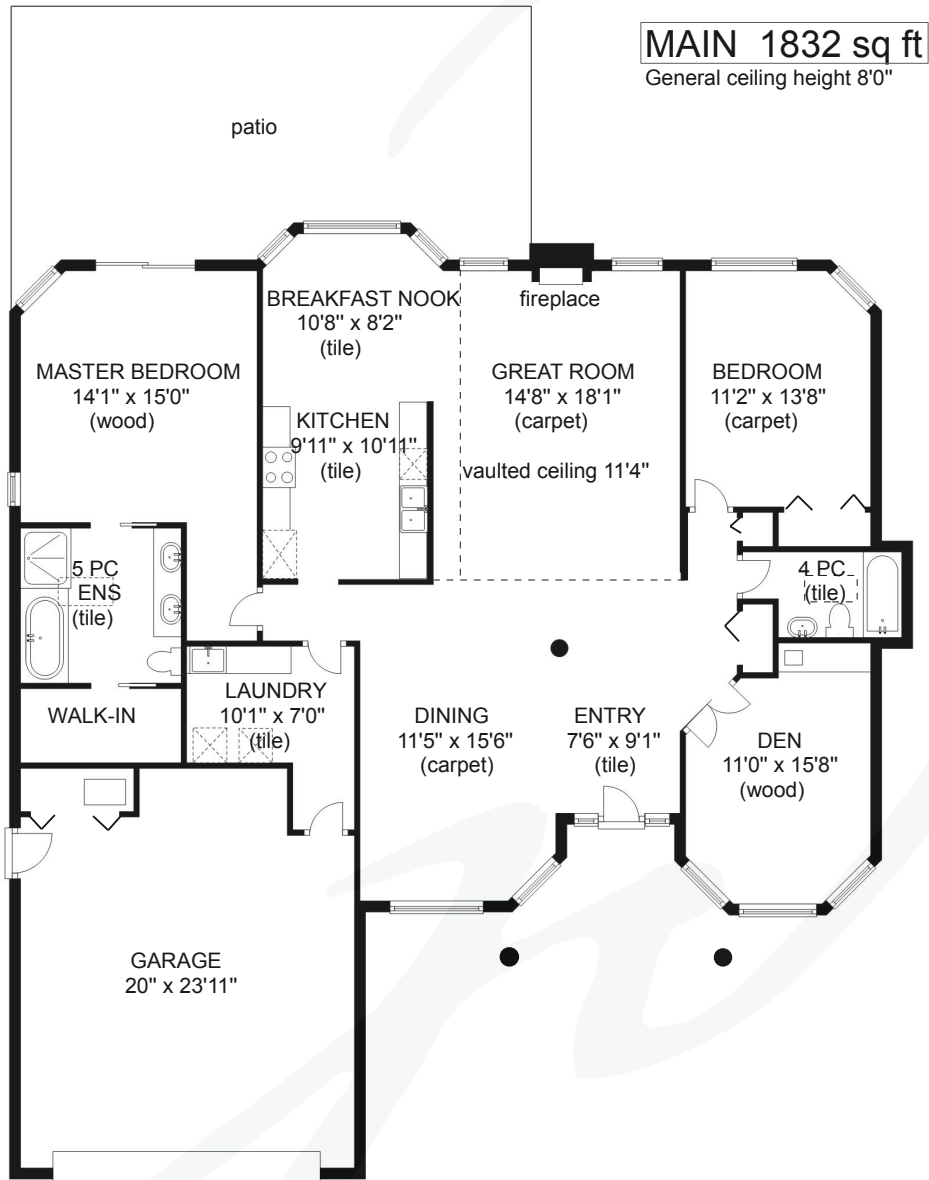

# 3356 ROYAL VISTA WAY

	FINISHED SQ FT	UNFINISHED SQ FT	TOTAL SQ FT
MAIN	1832	0	1832
GARAGE	0	498	498

**jane** DENHAM  
PERSONAL REAL ESTATE CORPORATION

**HC FLOOR PLANS**  
250-897-3349

Prepared for the exclusive use of Jane Denham  
RE/MAX Ocean Pacific Realty  
250-898-1220

Measurements on the plans are intended for visual reference purposes only and should be verified