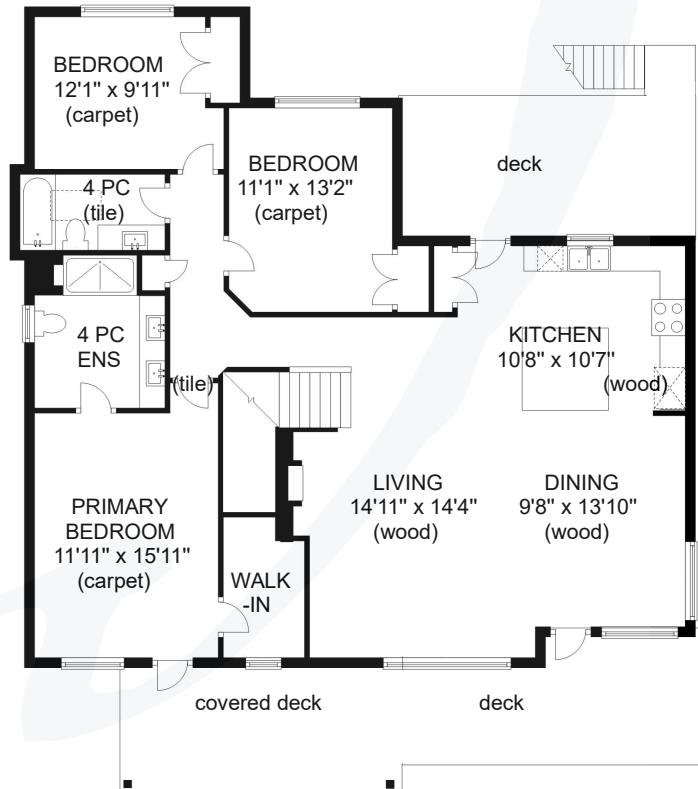

4038 SOUTHWALK DRIVE

LOWER 237 sq ft
Ceiling height 9'0"

SUITE 869 sq ft
Ceiling height 9'0"

GARAGE 440 sq ft

MAIN 1492 sq ft
Ceiling height 9'0"

	FINISHED SQ FT	UNFINISHED SQ FT	TOTAL SQ FT
MAIN	1492	0	1492
LOWER	237	73	310
SUITE	869	0	869
TOTAL	2598	73	2671
GARAGE	0	440	440

Prepared for the exclusive use of Jane Denham
RE/MAX Ocean Pacific Realty
250-898-1220
Measurements on the plans are intended for visual reference purposes only and should be verified