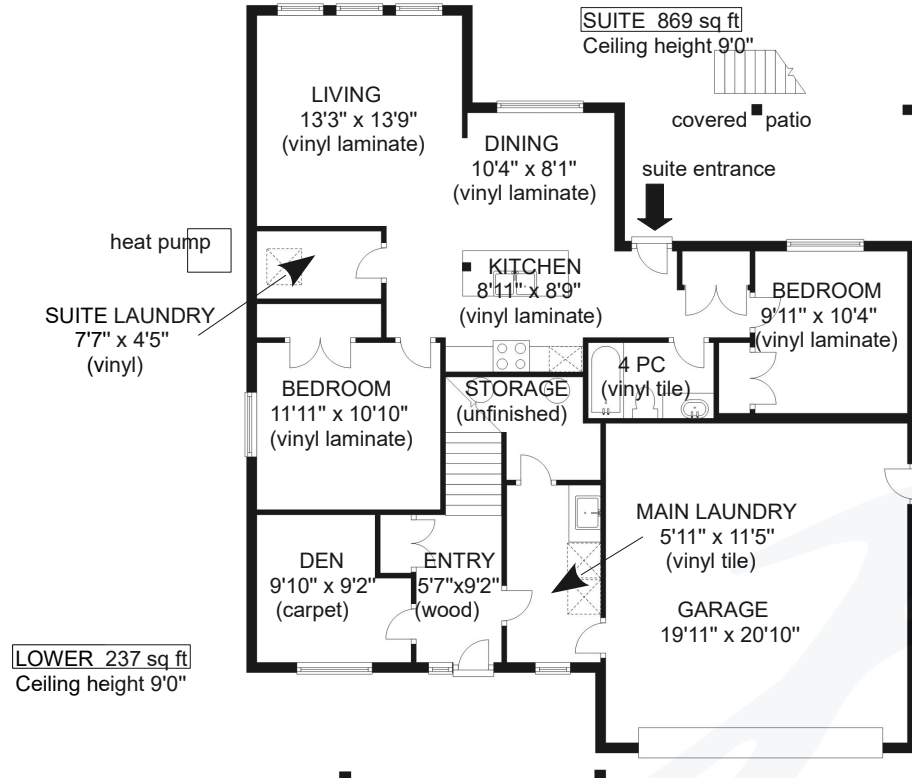

4038 SOUTHWALK DRIVE

LOWER 237 sq ft
Ceiling height 9'0"

SUITE 869 sq ft
Ceiling height 9'0"

GARAGE 440 sq ft

MAIN 1492 sq ft
Ceiling height 9'0"

	FINISHED SQ FT	UNFINISHED SQ FT	TOTAL SQ FT
MAIN	1492	0	1492
LOWER	237	73	310
SUITE	869	0	869
TOTAL	2598	73	2671
GARAGE	0	440	440

Prepared for the exclusive use of Jane Denham
RE/MAX Ocean Pacific Realty
250-898-1220
Measurements on the plans are intended for visual reference purposes only and should be verified