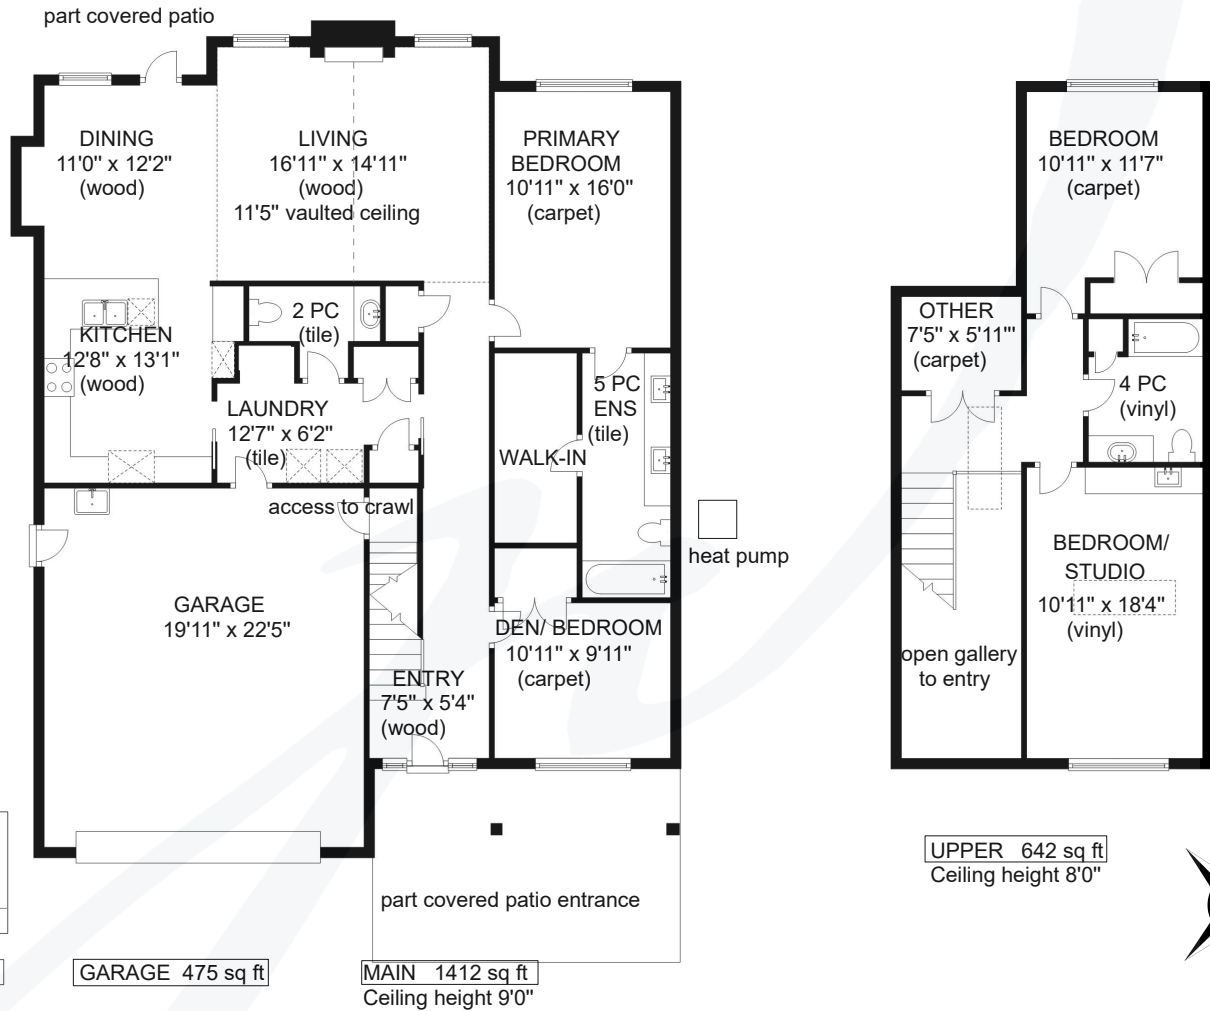

# 962 PRESTWICK PLACE

	FINISHED SQ FT	UNFINISHED SQ FT	TOTAL SQ FT
UPPER	642	0	642
MAIN	1412	0	1412
TOTAL	2054	0	2054

GARAGE	0	475	475
--------	---	-----	-----

GARAGE 475 sq ft

MAIN 1412 sq ft  
Ceiling height 9'0"

UPPER 642 sq ft  
Ceiling height 8'0"

Prepared for the exclusive use of Jane Denham  
RE/MAX Ocean Pacific Realty  
250-898-1220

**Clearview Floor Plans**  
250 - 331 - 2564

Measurements on the plans are intended for visual reference purposes only and should be verified