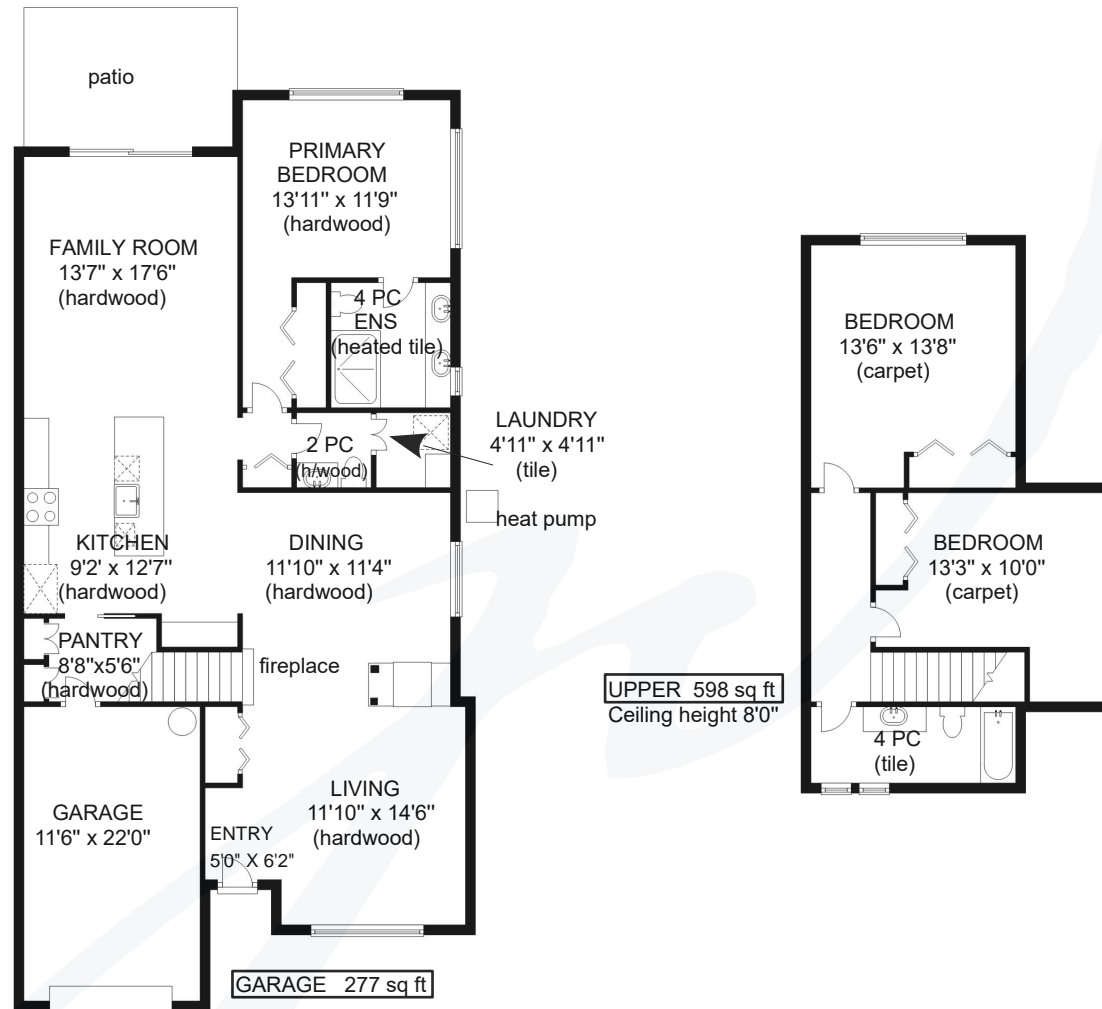

92 - 2001 BLUE JAY PLACE

MAIN 1365 sq ft
Ceiling height 9'0"

UPPER 598 sq ft
Ceiling height 8'0"

	FINISHED SQ FT	UNFINISHED SQ FT	TOTAL SQ FT
UPPER	598	0	598
MAIN	1365	0	1365
TOTAL	1963	0	1963

GARAGE	0	277	277
--------	---	-----	-----

GARAGE 277 sq ft

Prepared for the exclusive use of Jane Denham
RE/MAX Ocean Pacific Realty
250-898-1220

Measurements on the plans are intended for visual reference purposes only and should be verified

Clearview Floor Plans
250 - 331 - 2564