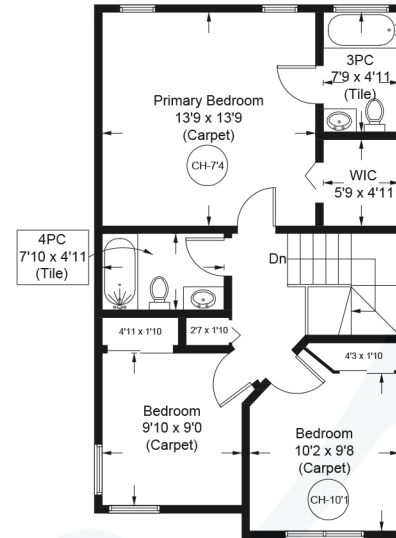

Main Floor - 1147 sq ft

Upper Floor - 680 sq ft

Floor	AREA (Sq. Ft.)		
	Finished	Unfinished	Garage
Main	1147		380
Upper	680		
Total	1827		380

1150 Malahat Drive

Floor Area is calculated including the external walls (GEA). All measurements are approximate and the plan is for layout guidance only. Buyers should verify all measurements.