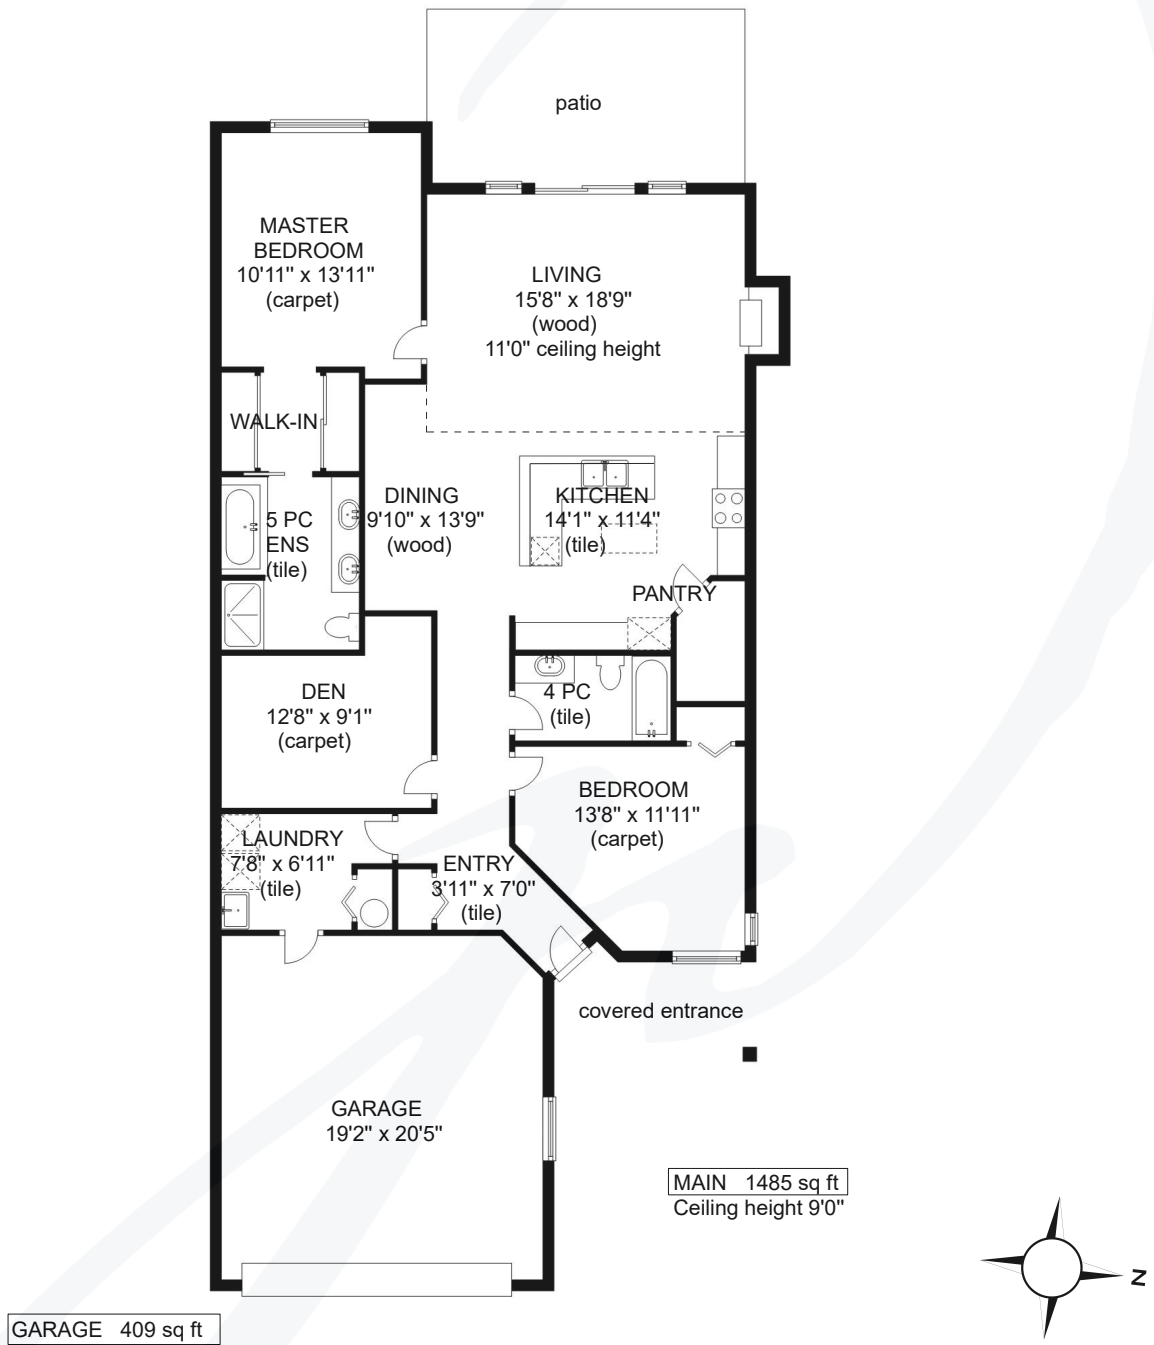

61 - 2300 MURRELET DRIVE

Prepared for the exclusive use of Jane Denham
RE/MAX Ocean Pacific Realty
250-898-1220

Measurements on the plans are intended for visual reference purposes only and should be verified