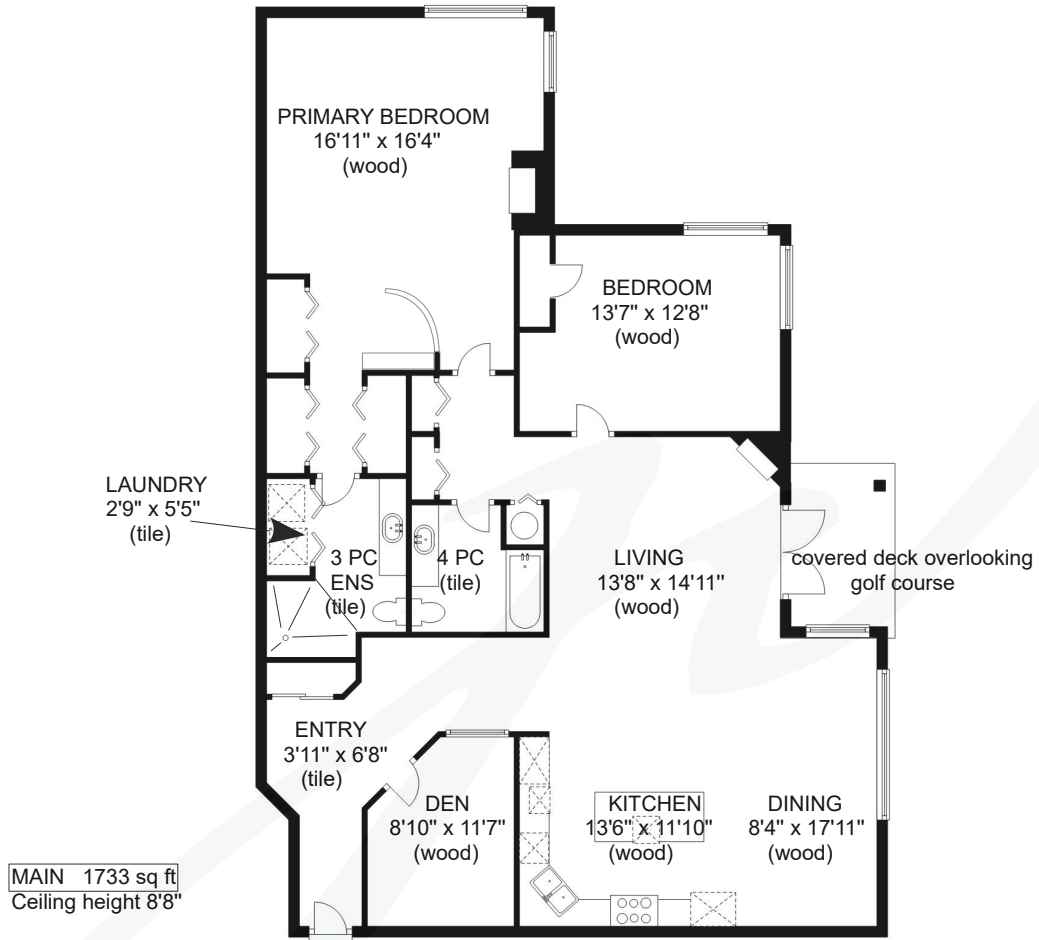

324 - 3666 ROYAL VISTA WAY

Prepared for the exclusive use of Jane Denham
RE/MAX Ocean Pacific Realty
250-898-1220

Clearview Floor Plans
250 - 331 - 2564

Measurements on the plans are intended for visual reference purposes only and should be verified