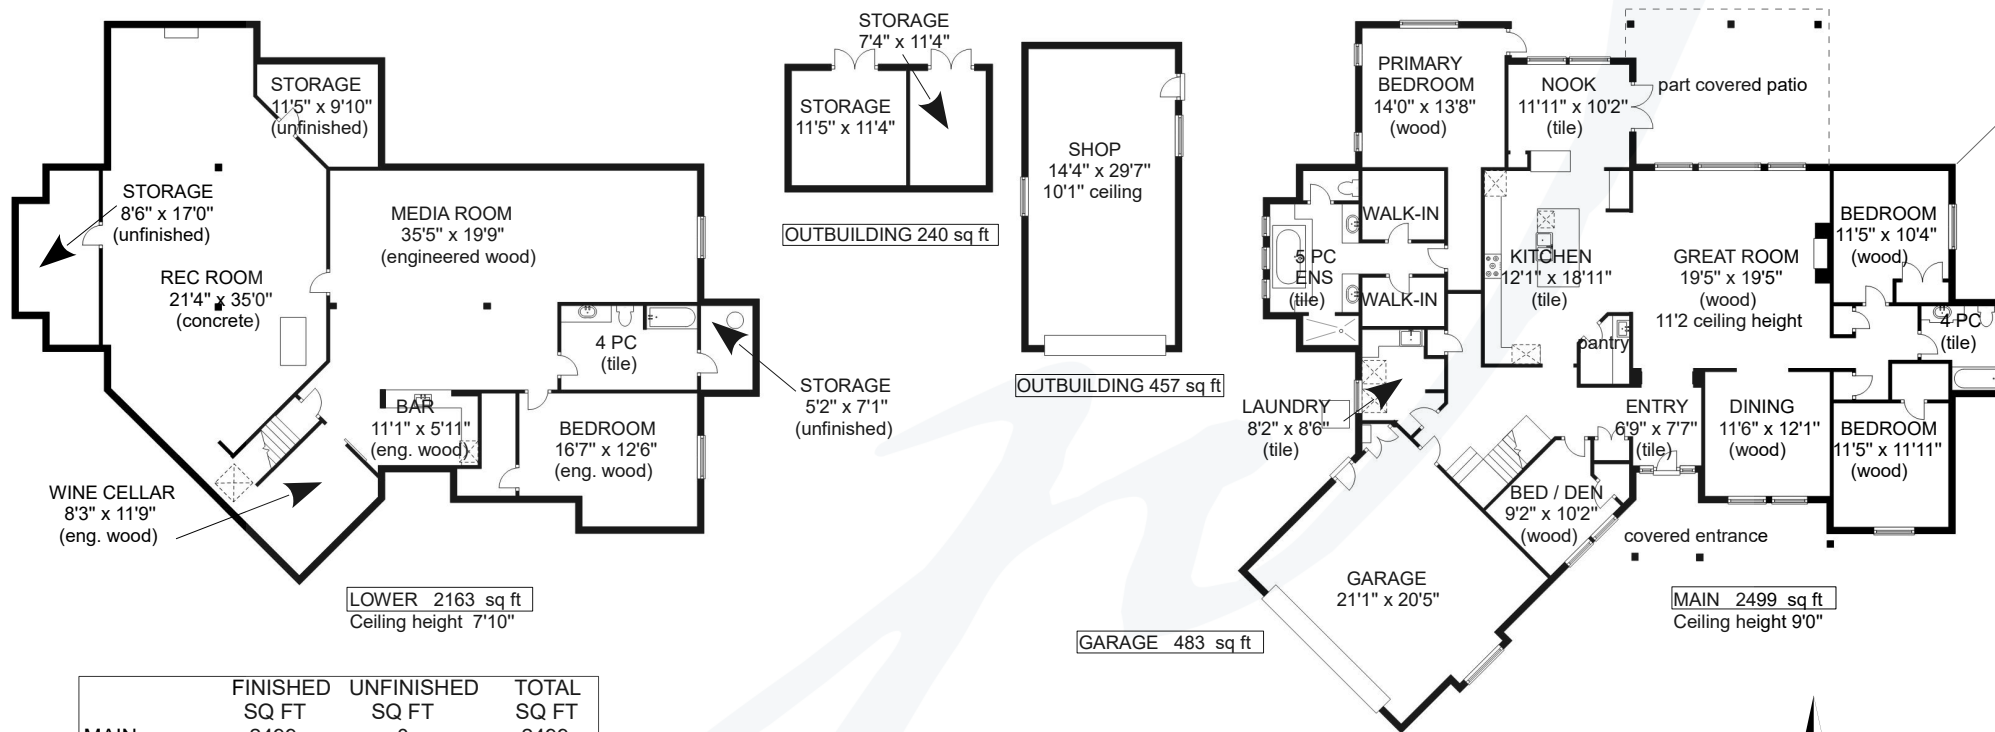

1320 TRILLIUM DRIVE

	FINISHED SQ FT	UNFINISHED SQ FT	TOTAL SQ FT
MAIN	2499	0	2499
LOWER	2163	321	2484
TOTAL	4662	321	4983

GARAGE	0	483	483
OUTBUILDINGS	0	697	697

Prepared for the exclusive use of Jane Denham
RE/MAX Ocean Pacific Realty
250-898-1220

Measurements on the plans are intended for visual reference purposes only and should be verified

Clearview Floor Plans
250 - 331 - 2564