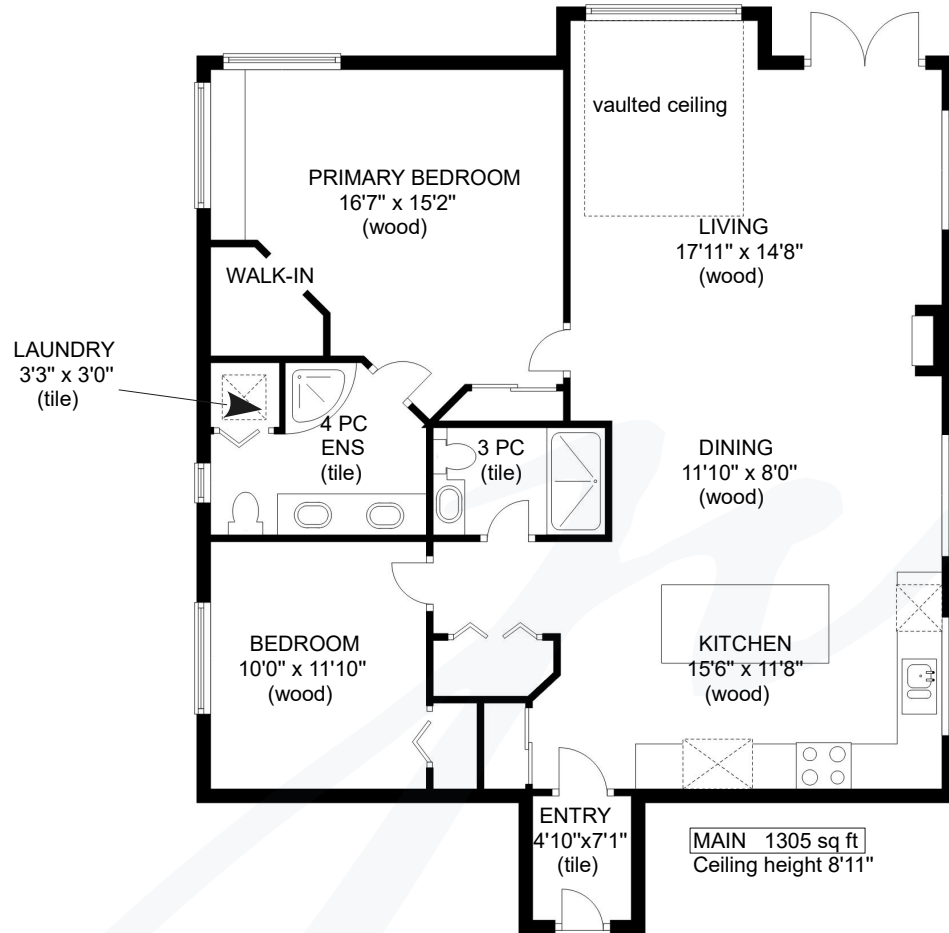

212 - 3666 ROYAL VISTA WAY

patio area with views towards golf course

jane denham
REAL ESTATE GROUP

Prepared for the exclusive use of Jane Denham
RE/MAX Ocean Pacific Realty
250-898-1220

Measurements on the plans are intended for visual reference purposes only and should be verified

Clearview Floor Plans

250 - 331 - 2564