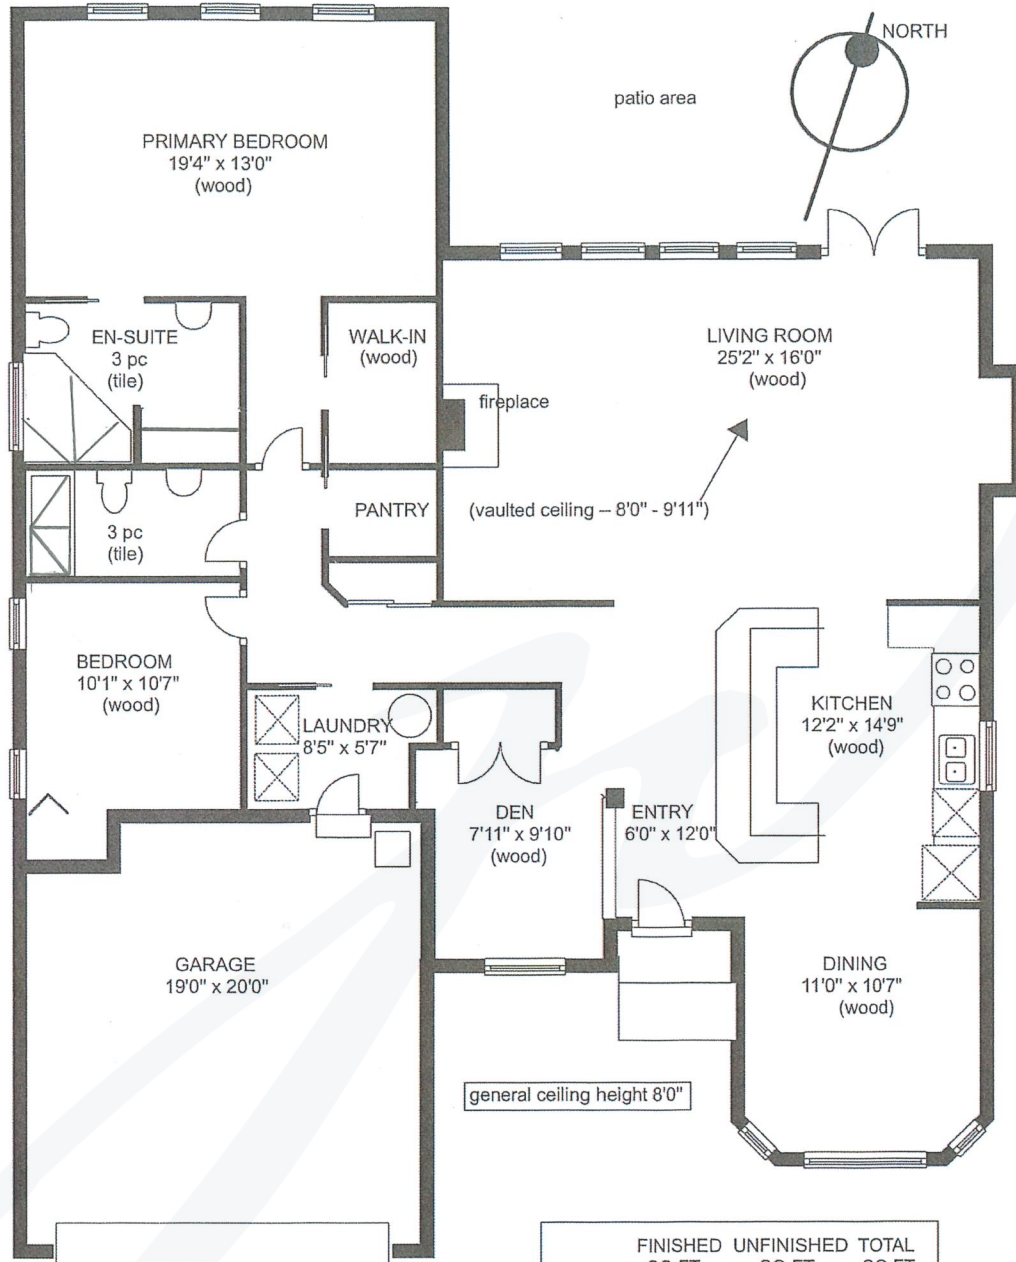

2422 LOMOND PLACE

	FINISHED SQ FT	UNFINISHED SQ FT	TOTAL SQ FT
ENTRY	1775	0	1775
GARAGE	0	398	398

jane DENHAM
 PERSONAL REAL ESTATE CORPORATION

Prepared for the exclusive use of Jane Denham
 RE/MAX Ocean Pacific Realty
 250-898-1220

VHC FLOOR PLANS
 250-897-3349
 floorplans@valleyhomecheck.com

Measurements on the plans are intended for visual reference purposes only and should be verified