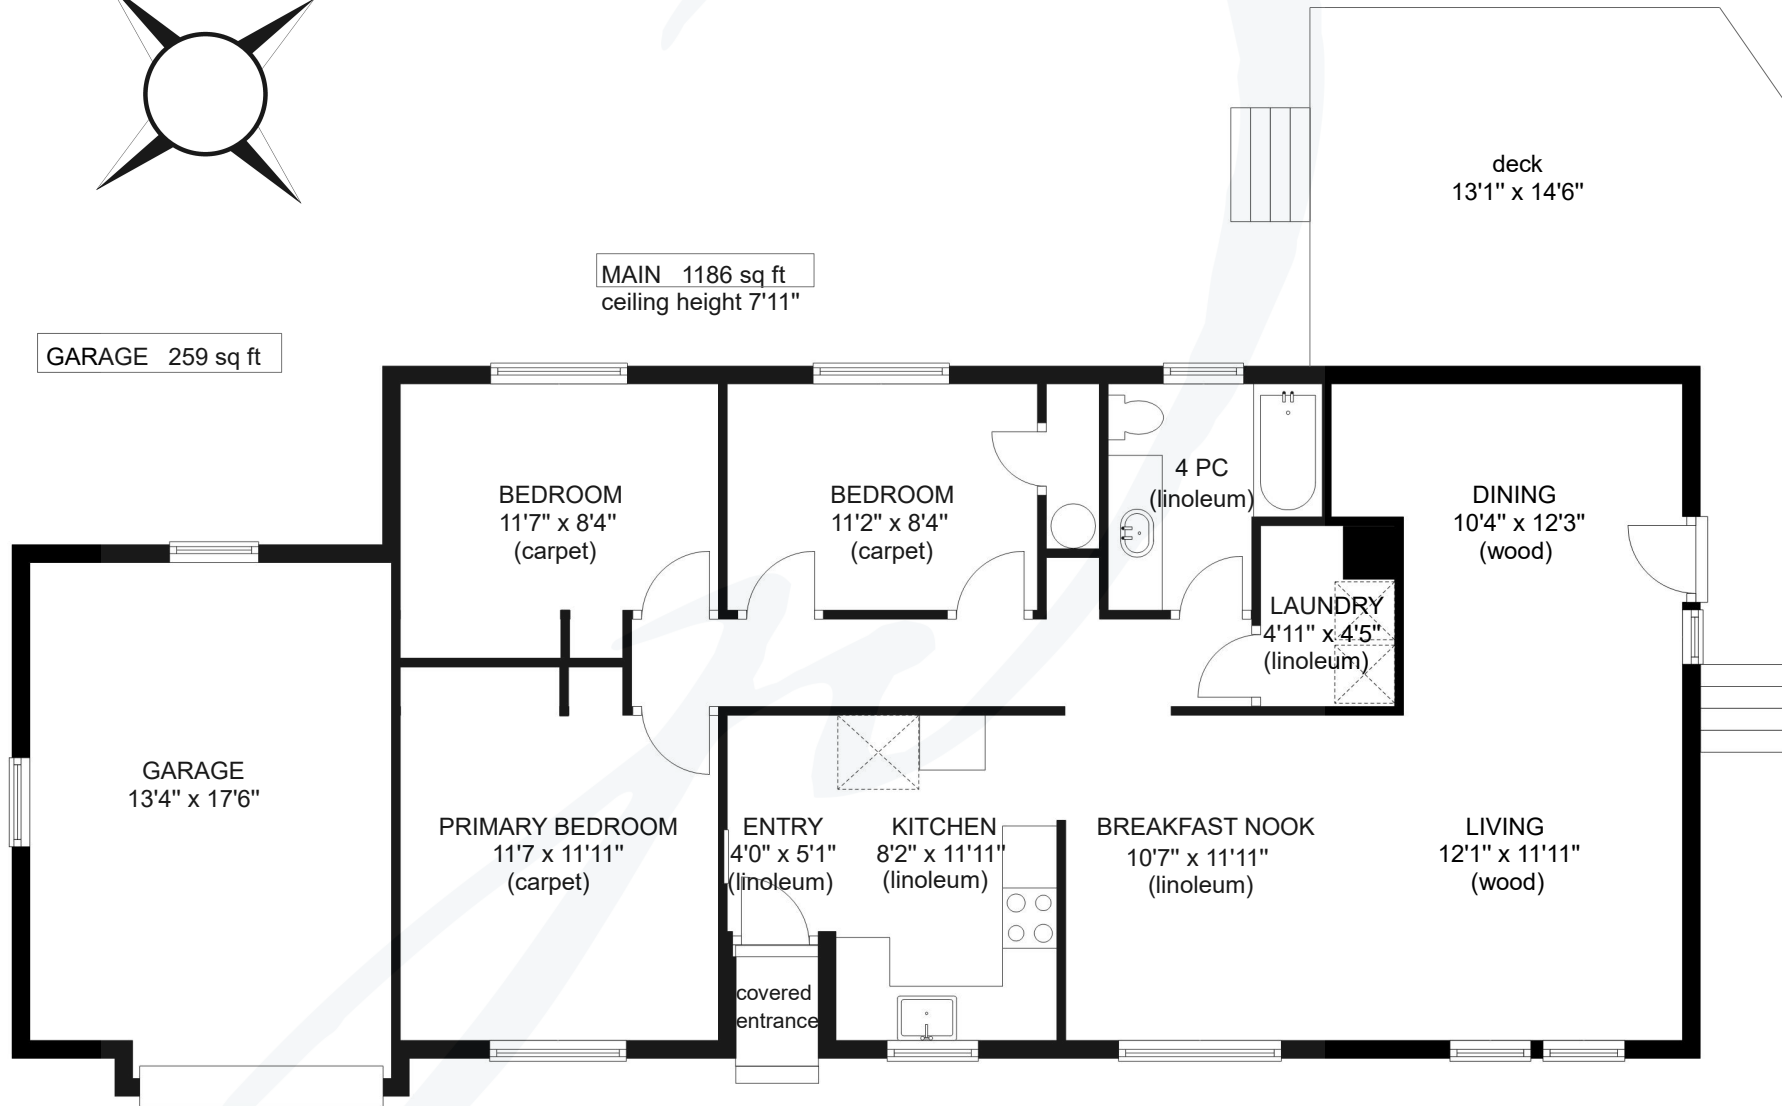

1580 GRIEVE AVENUE

GARAGE 259 sq ft

MAIN 1186 sq ft
ceiling height 7'11"

jane denham
REAL ESTATE GROUP

Prepared for the exclusive use of Jane Denham
RE/MAX Ocean Pacific Realty
250-898-1220

Measurements on the plans are intended for visual reference purposes only and should be verified