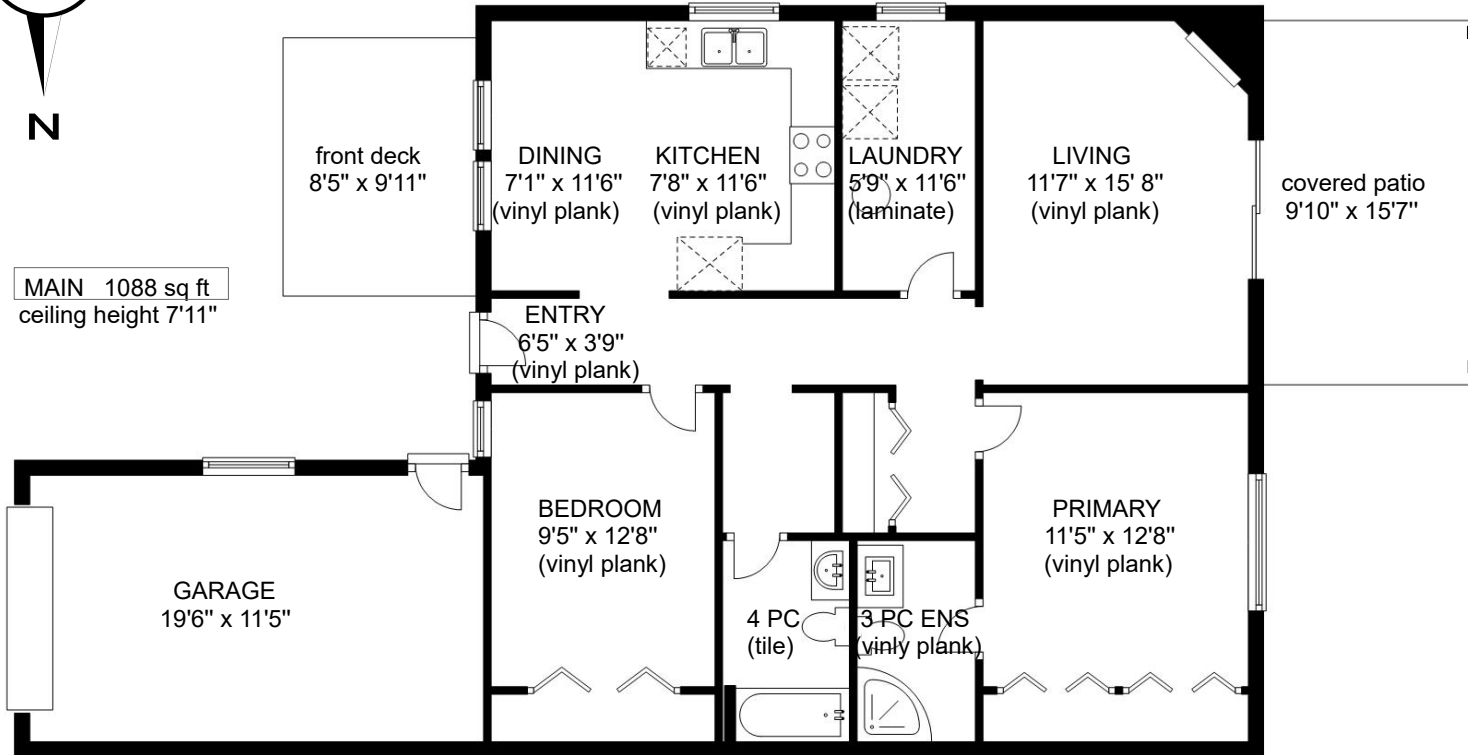

A-647 BUNTING PLACE

MAIN 1088 sq ft
ceiling height 7'11"

GARAGE 240 sq ft

Prepared for the exclusive use of Jane Denham
RE/MAX Ocean Pacific Realty
250-898-1220

Measurements on the plans are intended for visual reference purposes only and should be verified