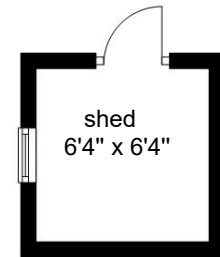

A-647 BUNTING PLACE

MAIN 1088 sq ft
ceiling height 7'11"

GARAGE 240 sq ft

Prepared for the exclusive use of Jane Denham
RE/MAX Ocean Pacific Realty
250-898-1220

Measurements on the plans are intended for visual reference purposes only and should be verified